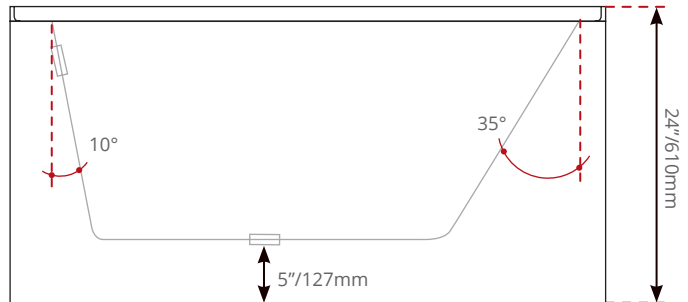

CENTRESQUARE DRAIN SHOWER BASE
Comes with white square drain cover

UP TO 3" CLEARANCE TileMe Square Drain SHOWER BASES

OFFSET SQUARE DRAIN TileMe SHOWER BASE
Comes with white square drain cover

CENTRED SQUARE DRAIN TileMe SHOWER BASE
Comes with white square drain cover

All shower bases should be reinforced with mortar

UP TO 5" CLEARANCE on OVO SKIRTED BATHTUB

OFF SET DRAIN OPTION
UP TO 4" CLEARANCE

CENTRED DRAIN OPTION
UP TO 5" CLEARANCE

VALLEY! YOUR SOLUTION ORIENTED COMPANY