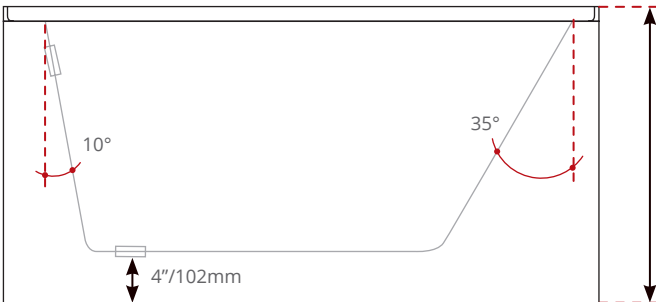

CENTRESQUARE DRAIN SHOWER BASE
Comes with white square drain cover

UP TO 3" CLEARANCE TileMe Square Drain SHOWER BASES

OFFSET SQUARE DRAIN TileMe SHOWER BASE
Comes with white square drain cover

CENTRED SQUARE DRAIN TileMe SHOWER BASE
Comes with white square drain cover

All shower bases should be reinforced with mortar

UP TO 5" CLEARANCE on OVO SKIRTED BATHTUB

OFF SET DRAIN OPTION
UP TO 4" CLEARANCE

CENTRED DRAIN OPTION
UP TO 5" CLEARANCE

VALLEY! YOUR SOLUTION ORIENTED COMPANY