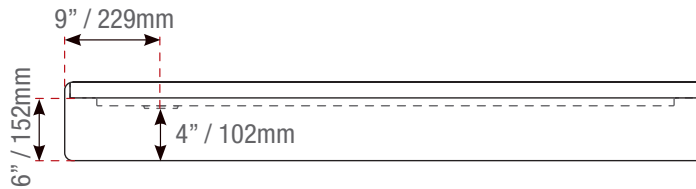

DID YOU KNOW? VALLEY CAN SOLVE YOUR CLEARANCE PROBLEMS!

UP TO 4" CLEARANCE CUSTOM SHOWER BASES

OFFSET SHOWER BASE

OFFSET SQUARE DRAIN SHOWER BASE
Comes with white square drain cover

CENTRED DRAIN SHOWER BASE

CENTRESQUARE DRAIN SHOWER BASE
Comes with white square drain cover

UP TO 3" CLEARANCE TileMe Square Drain SHOWER BASES

OFFSET SQUARE DRAIN TileMe SHOWER BASE
Comes with white square drain cover

CENTRED SQUARE DRAIN TileMe SHOWER BASE
Comes with white square drain cover

All shower bases should be reinforced with mortar

UP TO 5" CLEARANCE on OVO SKIRTED BATHTUB

OFF SET DRAIN OPTION
UP TO 4" CLEARANCE

CENTRED DRAIN OPTION
UP TO 5" CLEARANCE

VALLEY! YOUR SOLUTION ORIENTED COMPANY