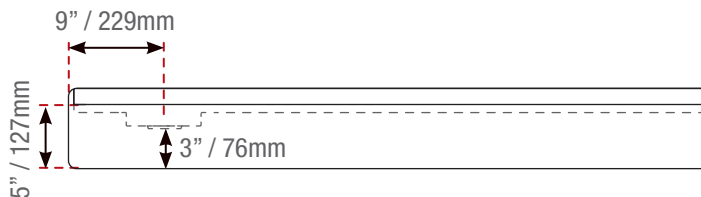

DID YOU KNOW? VALLEY CAN SOLVE YOUR CLEARANCE PROBLEMS!

UP TO 4" CLEARANCE CUSTOM SHOWER BASES

OFFSET SHOWER BASE

OFFSET SQUARE DRAIN SHOWER BASE
Comes with white square drain cover

CENTRED DRAIN SHOWER BASE

CENTRESQUARE DRAIN SHOWER BASE
Comes with white square drain cover

UP TO 3" CLEARANCE TileMe Square Drain SHOWER BASES

OFFSET SQUARE DRAIN TileMe SHOWER BASE
Comes with white square drain cover

CENTRED SQUARE DRAIN TileMe SHOWER BASE
Comes with white square drain cover

All shower bases should be reinforced with mortar

UP TO 5" CLEARANCE on OVO SKIRTED BATHTUB

OFF SET DRAIN OPTION
UP TO 4" CLEARANCE

CENTRED DRAIN OPTION
UP TO 5" CLEARANCE

VALLEY! YOUR SOLUTION ORIENTED COMPANY