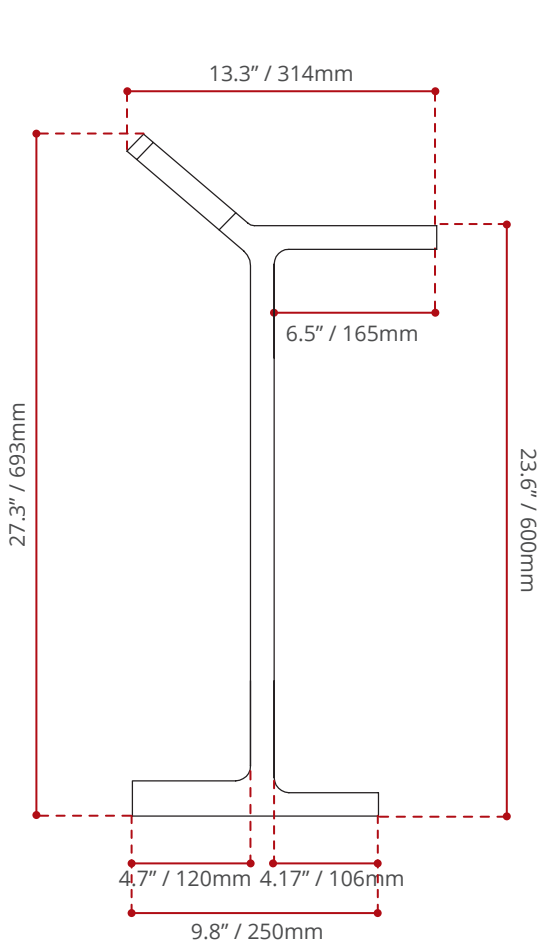

DESCRIPTION:

- Shila Stone cast resin.
- White Colour.

SHIPPING DIMENSIONS

19 x 14 x 19" / 483 x 356 x 483mm

NET WEIGHT

TBA

GROSS WEIGHT

TBA

Measurements may vary ±5mm
- Diagram NOT to scale -