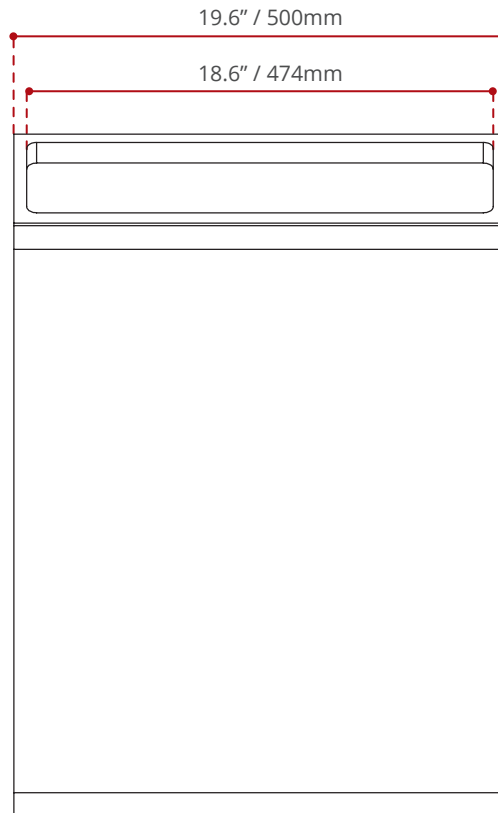

DESCRIPTION:

- Shila Stone cast resin.
- White Colour.

SHIPPING DIMENSIONS

19 x 14 x 19" / 483 x 356 x 483mm

NET WEIGHT

TBA

GROSS WEIGHT

TBA

Measurements may vary ±5mm
- Diagram NOT to scale -