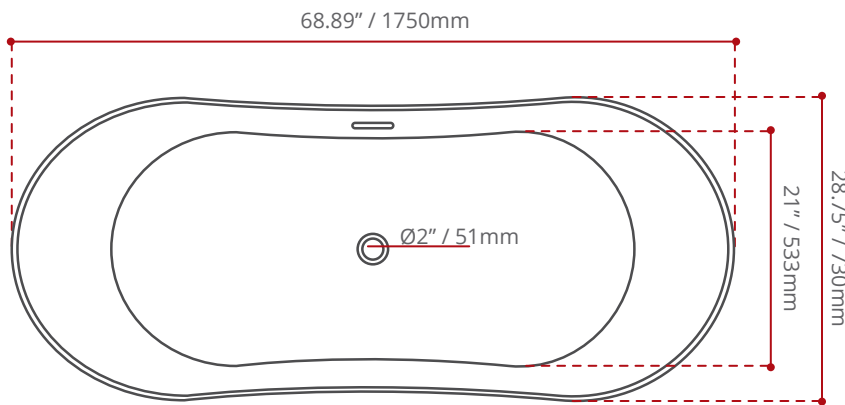

**DESCRIPTION:**

- Contemporary style.
- Cast Resin freestanding bathtub.
- Integral slotted overflow
- Matte White
- Complies with CSA & IAPMO standards.

**WATER DEPTH**

15.5" / 394mm

**CAPACITY**

65 gal.  
246 litres of water

**SHIPPING DIMENSIONS**

70 x 32 x 29" / 1778 x 813 x 737mm

**NET WEIGHT**

150 kg / 330 lbs

**GROSS WEIGHT**

180 kg / 397 lbs

Measurements may vary  $\pm$  5mm  
- Diagram NOT to scale -