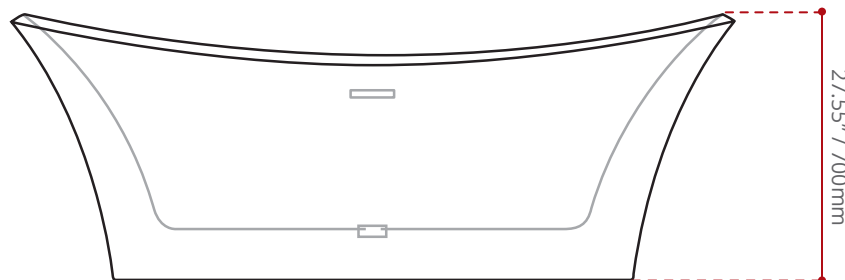

**DESCRIPTION:**

- Contemporary style.
- Cast Resin freestanding bathtub.
- Integral slotted overflow
- Matte White
- Complies with CSA & IAPMO standards.

**WATER DEPTH**

15.5" / 394mm

**CAPACITY**

65 gal.  
246 litres of water

**SHIPPING DIMENSIONS**

70 x 32 x 29" / 1778 x 813 x 737mm

**NET WEIGHT**

150 kg / 330 lbs

**GROSS WEIGHT**

180 kg / 397 lbs

Measurements may vary  $\pm$  5mm  
- Diagram NOT to scale -