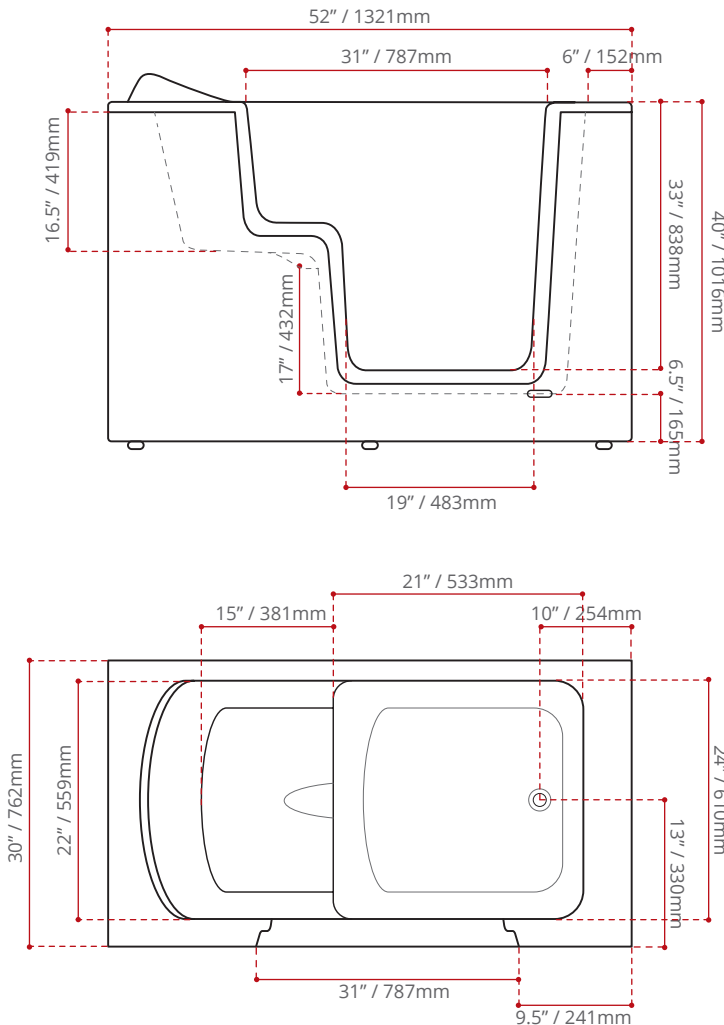

**DESCRIPTION:**

- ADA Compliant.
- High gloss / Crack-resistant acrylic.
- A stand alone pedicure spa center.
- Will accommodate deck-mount tub filler.
- Independent sequencer keypad
- Sealed door.
- Textured bottom.
- Grab bar.
- Headrest.
- Complies with CSA & IAPMO standards.

**CAPACITY**

72 gal.  
284 litres of water

**SHIPPING DIMENSIONS**

54 x 34 x 42" / 1372 x 864 x 1067mm

**NET WEIGHT**

74 kg / 163 lbs

**GROSS WEIGHT**

97 kg / 214 lbs

Measurements may vary ± 5mm  
- Diagram NOT to scale -