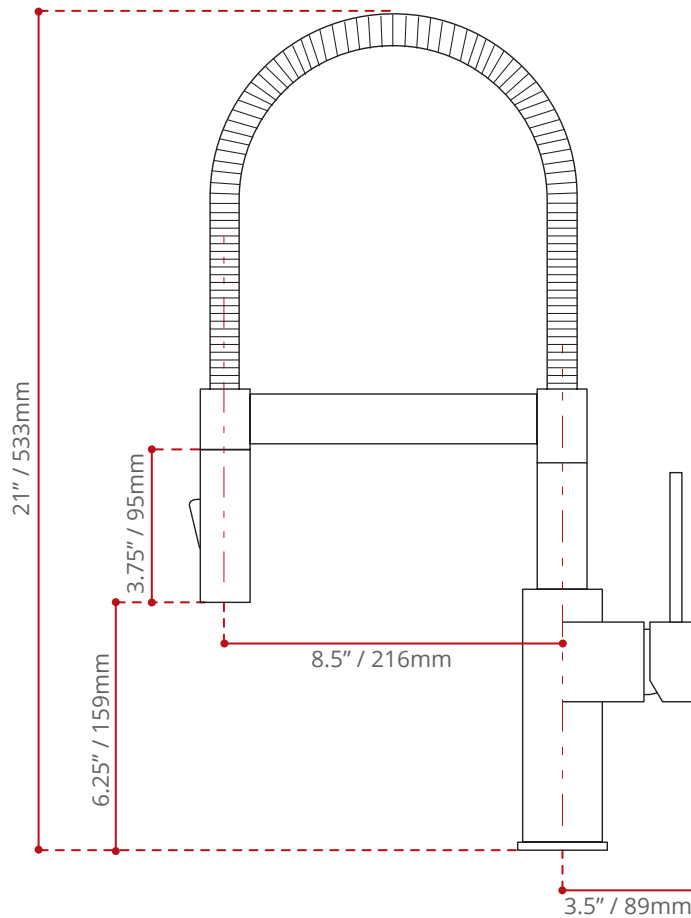

AVAILABLE FINISH:

- Polished: **2015.594.110**
- Brushed stainless steel: **2015.594.210**

SHIPPING DIMENSIONS

29 x 12.75 x 3" / 737 x 324 x 76mm

NET WEIGHT

3 kg / 6.6 lbs

GROSS WEIGHT

4 kg / 8.8 lbs

Measurements may vary ±5mm
- Diagram NOT to scale -