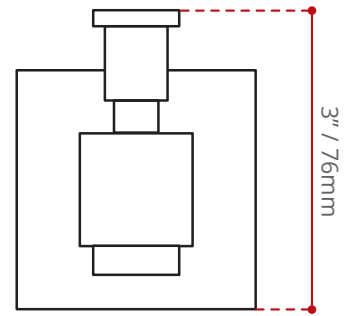

DESCRIPTION:

- Female thread
- Sweat copper pipe connection.
- Chrome finish.

SHIPPING DIMENSIONS

2.75 x 8.25 x 2.75" / 70 x 210 x 70mm

NET WEIGHT

0.4 kg / 0.88 lbs.

GROSS WEIGHT

0.5 kg / 1.1 lbs.

Measurements may vary ±5mm
- Diagram NOT to scale -