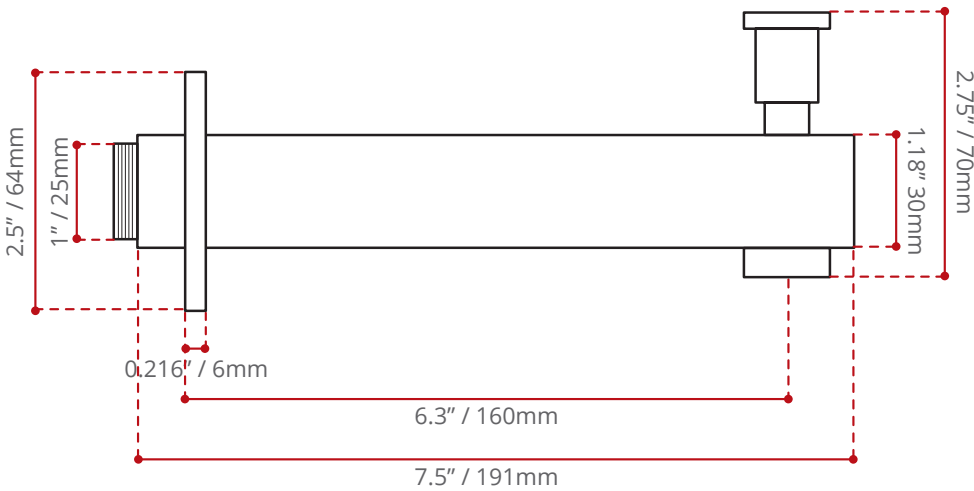

DESCRIPTION:

- Female thread
- Sweat copper pipe connection.
- Chrome finish.

SHIPPING DIMENSIONS

2.75 x 8.25 x 2.75" / 70 x 210 x 70mm

NET WEIGHT

0.4 kg / 0.88 lbs.

GROSS WEIGHT

0.5 kg / 1.1 lbs.

Measurements may vary ±5mm
- Diagram NOT to scale -