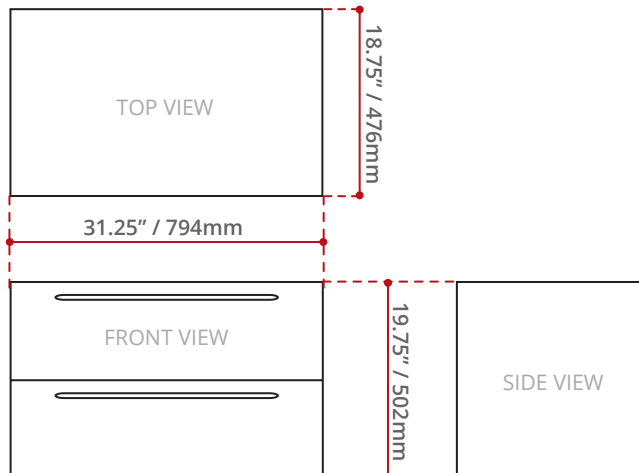

DESCRIPTION:

- Veneer wood wall cabinet.
- Two full width drawers.
- Ultra sheer gloss resin above counter basin.
- Wide aluminum mirror.
- Mirror model no. : VA-A800MIRROR
- Faucet Not included.

- MIRROR:

- BASIN:

- CABINET:

Measurements may vary 5mm
- Diagram NOT to scale -