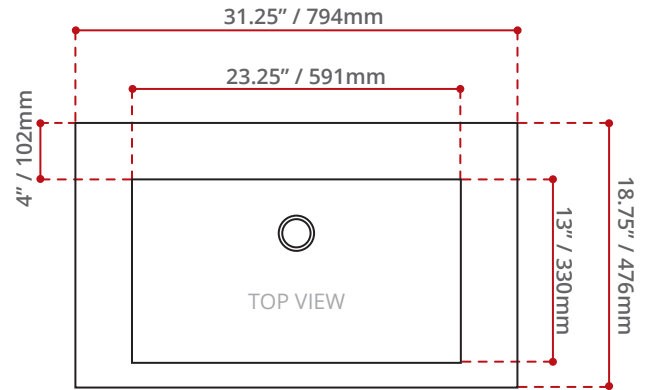

DESCRIPTION:

- Veneer wood wall cabinet.
- Two full width drawers.
- Ultra sheer gloss resin above counter basin.
- Wide aluminum mirror.
- Mirror model no. : VA-A800MIRROR
- Faucet Not included.

- MIRROR:

- BASIN:

- CABINET:

Measurements may vary 5mm
- Diagram NOT to scale -