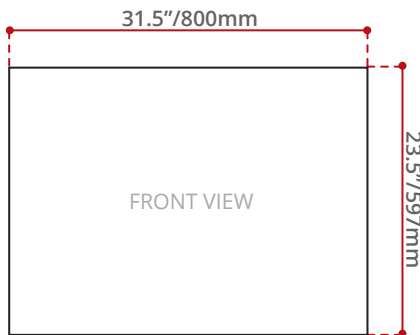

DESCRIPTION:

- Veneer wood wall cabinet.
- Two full width drawers.
- Ultra sheer gloss resin above counter basin.
- Wide aluminum mirror.
- Mirror model no. : VA-A800MIRROR
- Faucet Not included.

- MIRROR:

- BASIN:

- CABINET:

Measurements may vary 5mm
- Diagram NOT to scale -