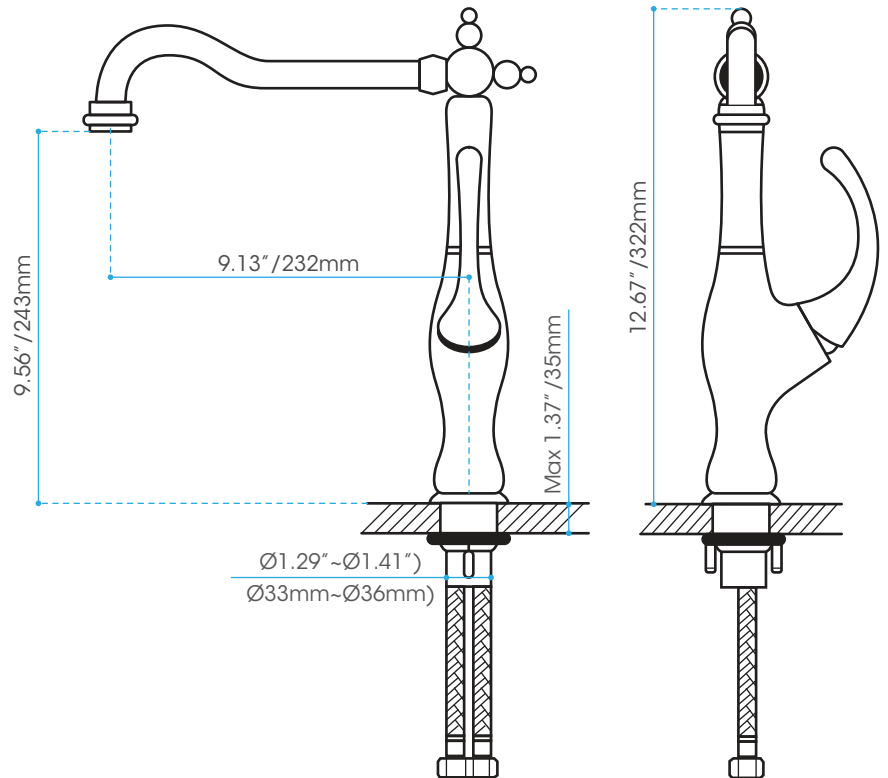

Affordable Luxury

Kitchen Faucet.

**Description:**

- Single-handle kitchen faucet.
- Chrome finish.
- Flow Rate: 5.7 LPM

**Shipping Dimensions**

20.3 x 11.41 x 10.43" / 515 x 290 x 65mm

**Net Weight**

2 kg / 4.4 lbs

**Gross Weight**

2.54 kg / 5.6 lbs

 Complies With:  
CSA B245.1 (2004)  
CSA B45.5 (2002)  
ANSI Z124.1.2 (2005)

 Complies with CSA Standards

**Website** [www.valleyacrylic.com](http://www.valleyacrylic.com) • **E-mail** [purchasing@valleyacrylic.com](mailto:purchasing@valleyacrylic.com)  
**Customer Service Call** Toll Free 1.877.398.8827 • **Fax** 604.820.0124

Measurements may vary ± 5mm  
(Diagram not to scale)