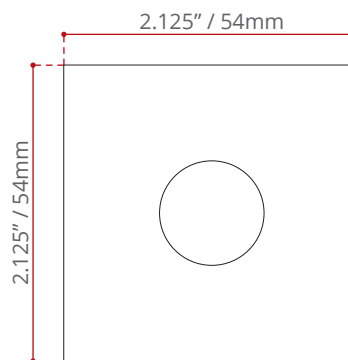

DESCRIPTION:

- Single robe hook
- Matte black finish
- Solid brass construction
- Corrosion & discolouration resistant
- Complies with CSA & IAPMO standards

SHIPPING INFORMATION:

- **Length:** 3.125" / 79mm
- **Net Weight:** 0.5 kg / 1.1 lbs.
- **Width:** 2.5" / 64mm
- **Gross Weight:** 0.8 kg / 1.76 lbs.
- **Height:** 2.5" / 64mm

DISCLAIMER:
Measurements may vary $\pm \frac{1}{4}$ "
(Diagram Not to scale)