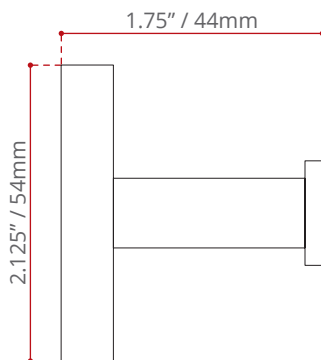

DESCRIPTION:

- Single robe hook
- Matte black finish
- Solid brass construction
- Corrosion & discolouration resistant
- Complies with CSA & IAPMO standards

SHIPPING INFORMATION:

- **Length:** 3.125" / 79mm
- **Net Weight:** 0.5 kg / 1.1 lbs.
- **Width:** 2.5" / 64mm
- **Gross Weight:** 0.8 kg / 1.76 lbs.
- **Height:** 2.5" / 64mm

DISCLAIMER:
Measurements may vary $\pm \frac{1}{4}$ "
(Diagram Not to scale)