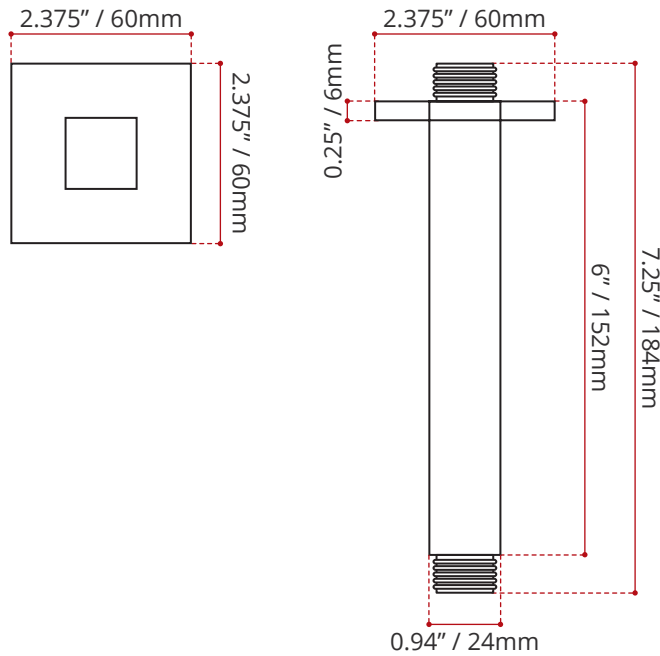

DESCRIPTION:

- Square plate
- Brass body
- Chrome finish
- 1/2" NPT Male inlet
- G 1/2" Male thread

SHIPPING INFORMATION:

- Length: 8" / 203mm
- Width: 2.75" / 70mm
- Height: 2.75" / 70mm
- Net Weight: 0.4 kg / .88 lbs.
- Gross Weight: 0.5 kg / 1.1 lbs.

DISCLAIMER: Measurements may vary ± 1/4" (Diagram Not to scale)