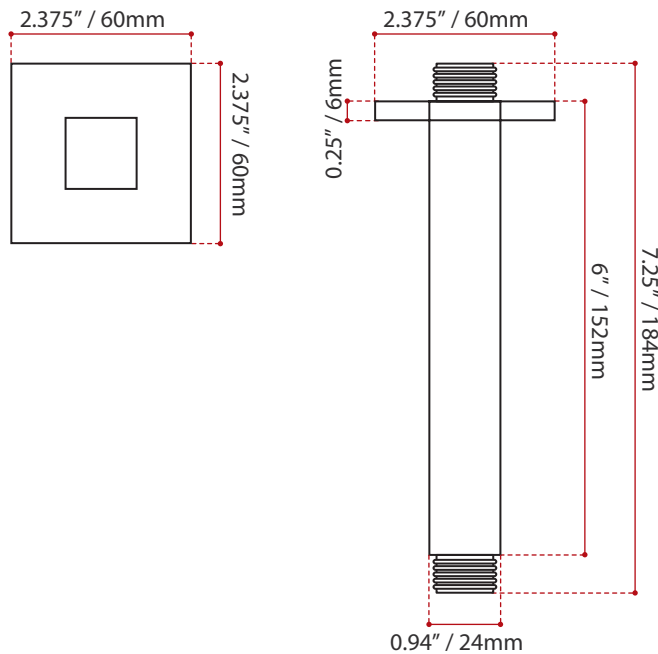

DESCRIPTION:

- Square plate
- Brass body
- Matte black finish
- 1/2" NPT Male inlet
- G 1/2" Male thread

SHIPPING INFORMATION:

- Length: 8" / 203mm
- Width: 2.75" / 70mm
- Height: 2.75" / 70mm
- Net Weight: 0.4 kg / .88 lbs.
- Gross Weight: 0.5 kg / 1.1 lbs.

DISCLAIMER: Measurements may vary ± 1/4" (Diagram Not to scale)