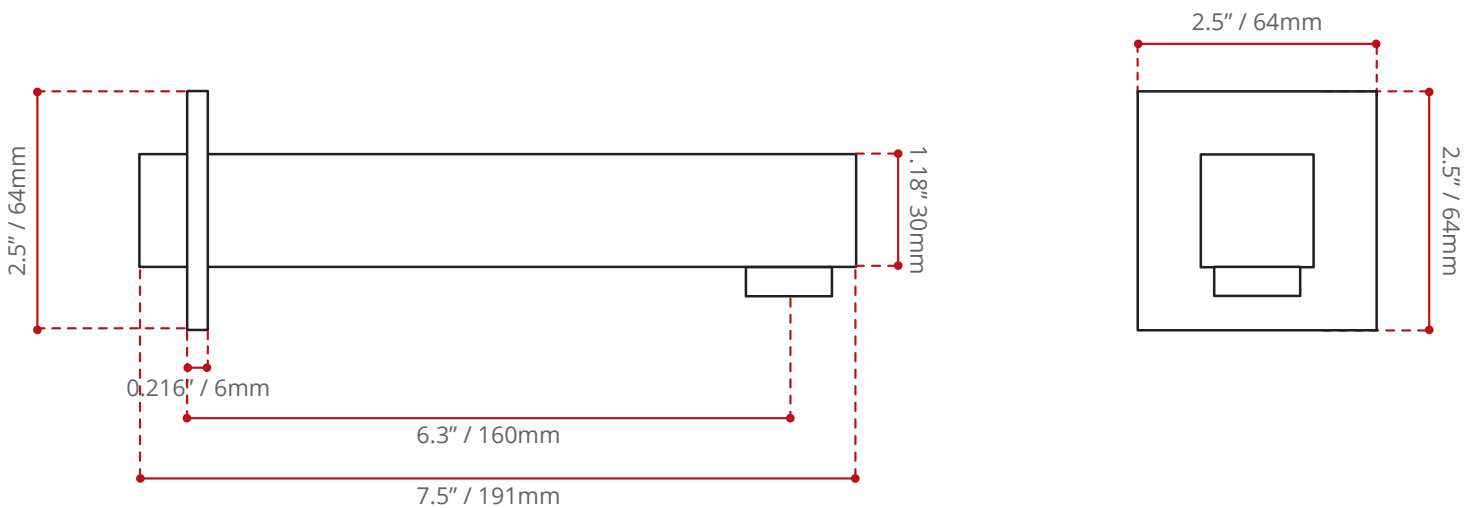

DESCRIPTION:

- Square Flange
- No Diverter
- 1/2" FIP & or 1/2" Copper Sweat Connection
- Chrome finish
- Brass body

SHIPPING INFORMATION:

- Length: 2.75" / 70mm
- Width: 8.25" / 210mm
- Height: 2.75" / 70mm
- Net Weight: 0.4 kg / 0.88lbs
- Gross Weight: 0.5 kg / 1.1 lbs.

DISCLAIMER:

Measurements may vary $\pm \frac{1}{4}$ "
(Diagram Not to scale)