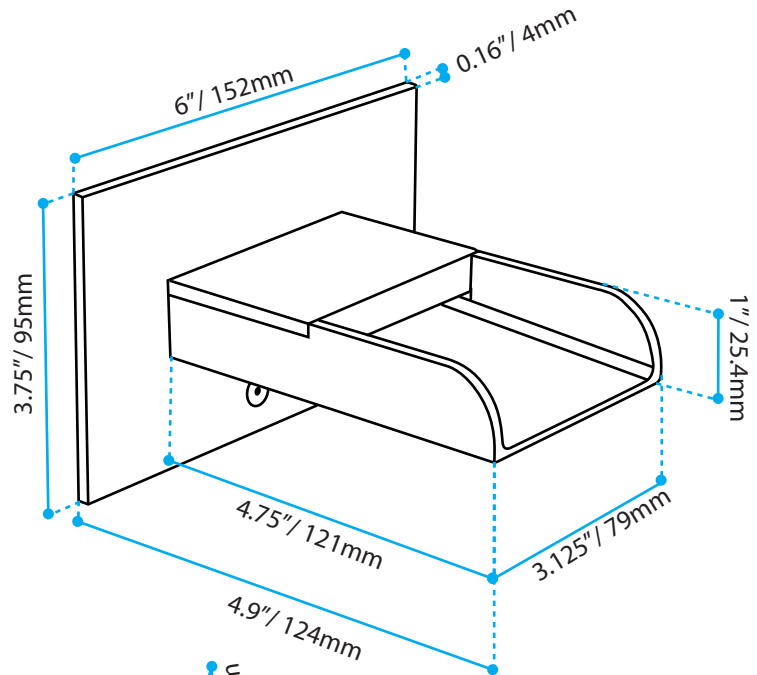

Affordable Luxury

Non-Diverter Bath Spout

Finish	Net Weight	Gross Weight (kgs)	Shipping Dimensions
Chrome			

Customer Service Call  
 Toll Free: 1.877.398.8827  
 Web Site: [www.valleyacrylic.com](http://www.valleyacrylic.com)  
 Email: [purchasing@valleyacrylic.com](mailto:purchasing@valleyacrylic.com)  
 Fax: 604.820.0124

Measurements may vary  $\pm$  5mm  
 (Diagram not to scale)