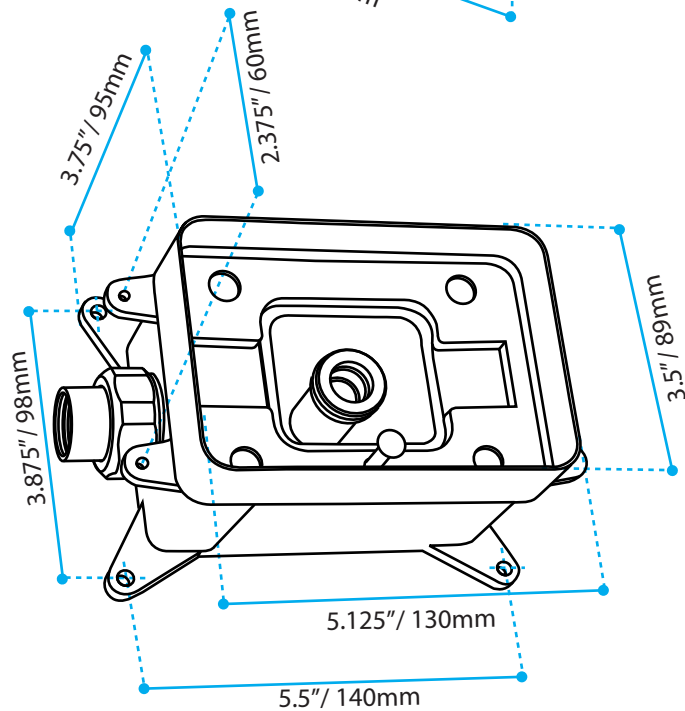

Affordable Luxury

Non-Diverter Bath Spout

Finish	Net Weight	Gross Weight (kgs)	Shipping Dimensions
Chrome			

Customer Service Call  
 Toll Free: 1.877.398.8827  
 Web Site: [www.valleyacrylic.com](http://www.valleyacrylic.com)  
 Email: [purchasing@valleyacrylic.com](mailto:purchasing@valleyacrylic.com)  
 Fax: 604.820.0124

Measurements may vary  $\pm$  5mm  
 (Diagram not to scale)