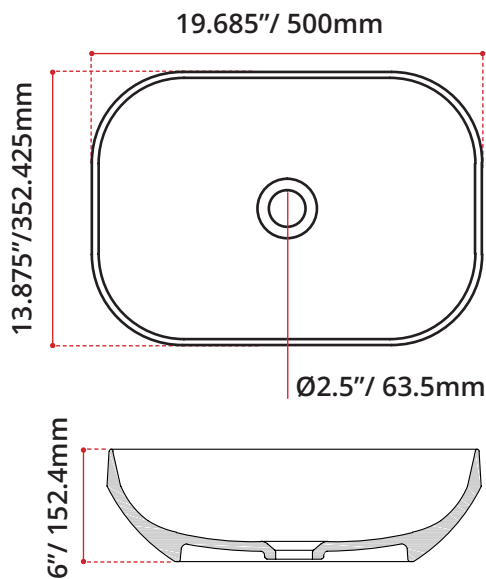

DIMENSIONS:

L: 19.685"/ 660mm
 W: 13.875"/ 352.425mm
 H: 6.125"/ 156mm

AVAILABLE FINISHES:

● **MATTE BLACK: VA85200MB**

○ **GLOSS WHITE: VA85200WHT**

SHIPPING DIMENSIONS:

L: 20"/ 508mm
 W: 20"/ 508mm
 H: 7"/ 178mm

- Net Weight: 20kg / 44lbs
- Gross Weight: 23kg / 50.7lbs

DISCLAIMER: Measurements may vary ± 1/4" (Diagram Not to scale)

MADE IN ITALY