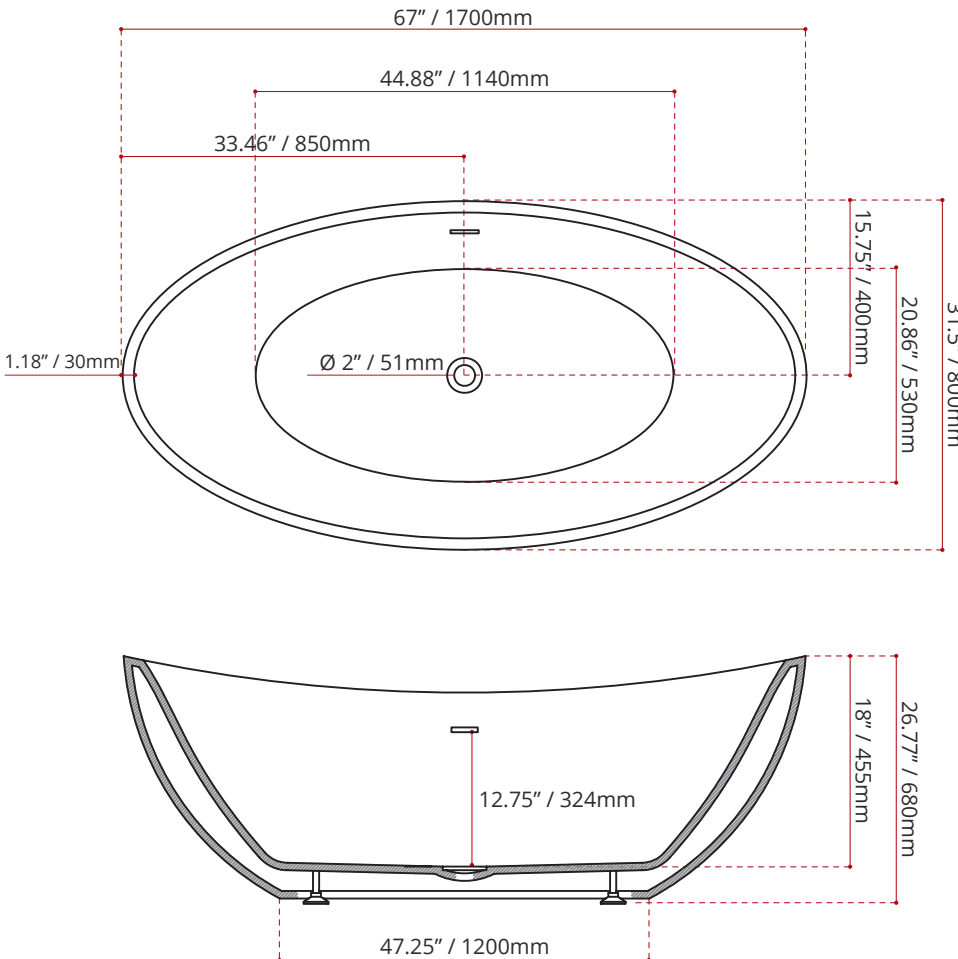

CUSTOMIZE YOUR TUB

ALL UPCHARGE OPTIONS ARE MADE TO ORDER
- NO REFUND - NO RETURN -

EXTERIOR FINISH OPTION

colourme
VALLEY

DISCLAIMER: Measurements may vary ± ¼" (Diagram Not to scale)