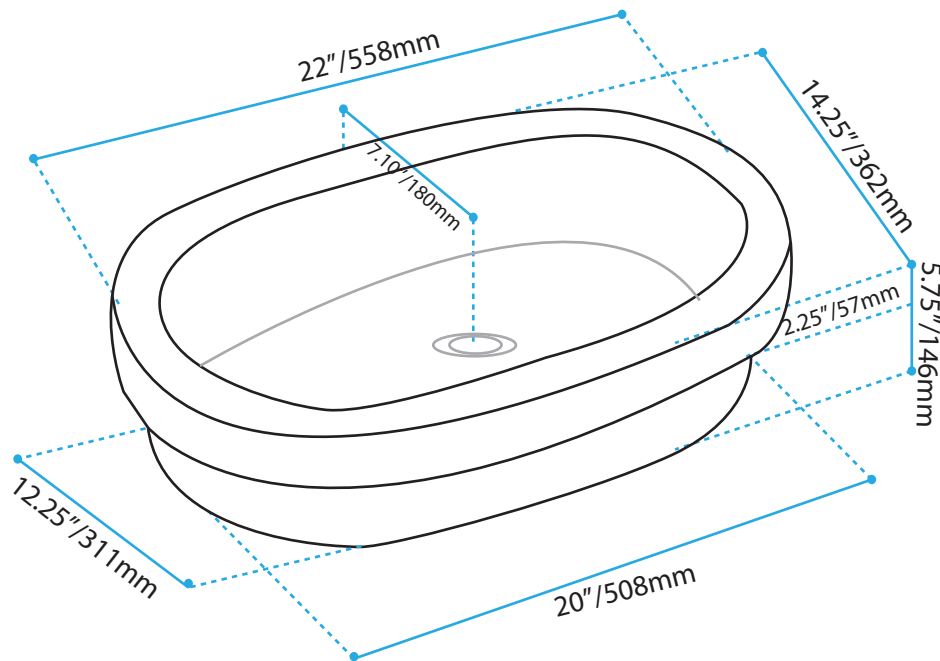

Affordable Luxury

Above Counter Lavatory

Colour	Net Weight	Gross Weight

Customer Service Call
Toll Free: 1.877.398.8827
Web Site: www.valleyacrylic.com
Email: purchasing@valleyacrylic.com
Fax: 604.820.0124

All Measurements: ± 5 mm
(Diagram not to scale)