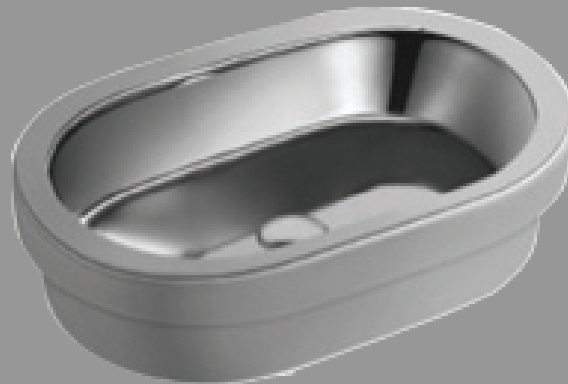

Affordable Luxury

Above Counter Lavatory

Colour	Net Weight	Gross Weight
Silver		

Customer Service Call  
Toll Free: 1.877.398.8827  
Web Site: [www.valleyacrylic.com](http://www.valleyacrylic.com)  
Email: [purchasing@valleyacrylic.com](mailto:purchasing@valleyacrylic.com)  
Fax: 604.820.0124

All Measurements:  $\pm 5$ mm  
(Diagram not to scale)