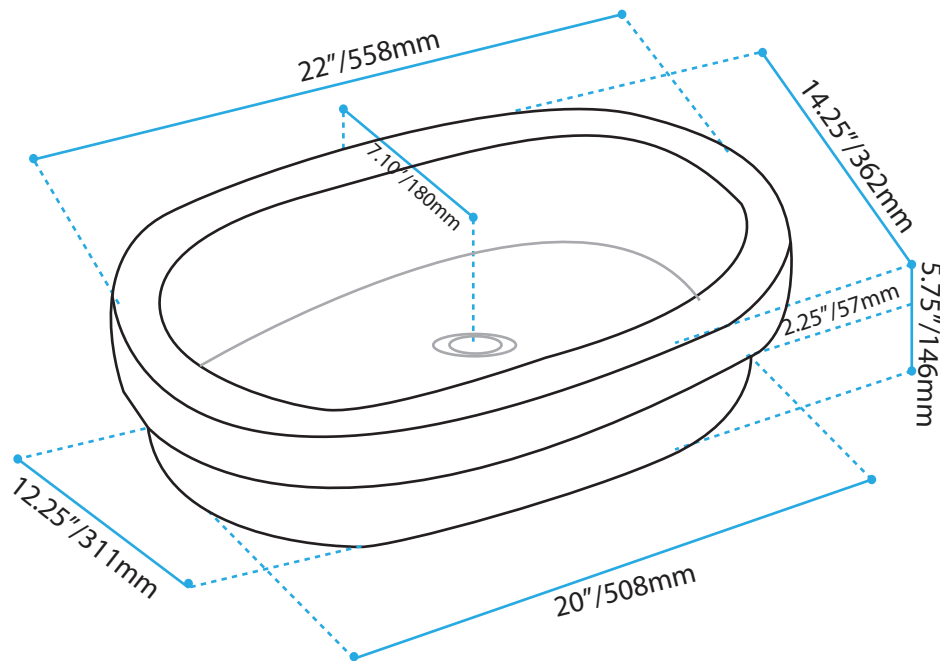

Affordable Luxury

Above Counter Lavatory

Colour	Net Weight	Gross Weight
Silver		

Customer Service Call  
Toll Free: 1.877.398.8827  
Web Site: [www.valleyacrylic.com](http://www.valleyacrylic.com)  
Email: [purchasing@valleyacrylic.com](mailto:purchasing@valleyacrylic.com)  
Fax: 604.820.0124

All Measurements:  $\pm 5$ mm  
(Diagram not to scale)