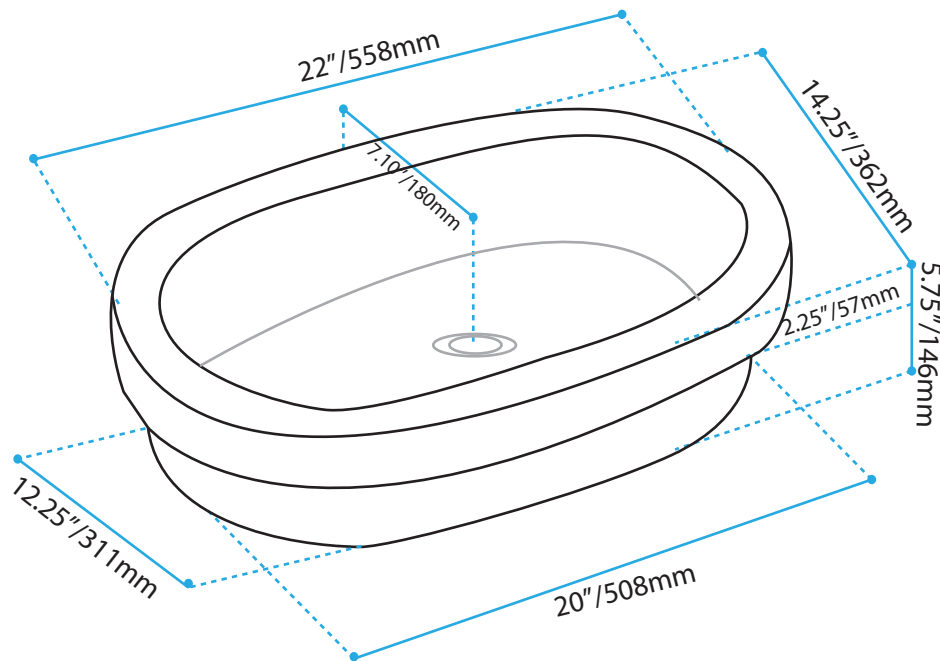

Affordable Luxury

Above Counter Lavatory

Colour	Net Weight	Gross Weight
White		

Customer Service Call
Toll Free: 1.877.398.8827
Web Site: www.valleyacrylic.com
Email: purchasing@valleyacrylic.com
Fax: 604.820.0124

All Measurements: \pm 5mm
(Diagram not to scale)