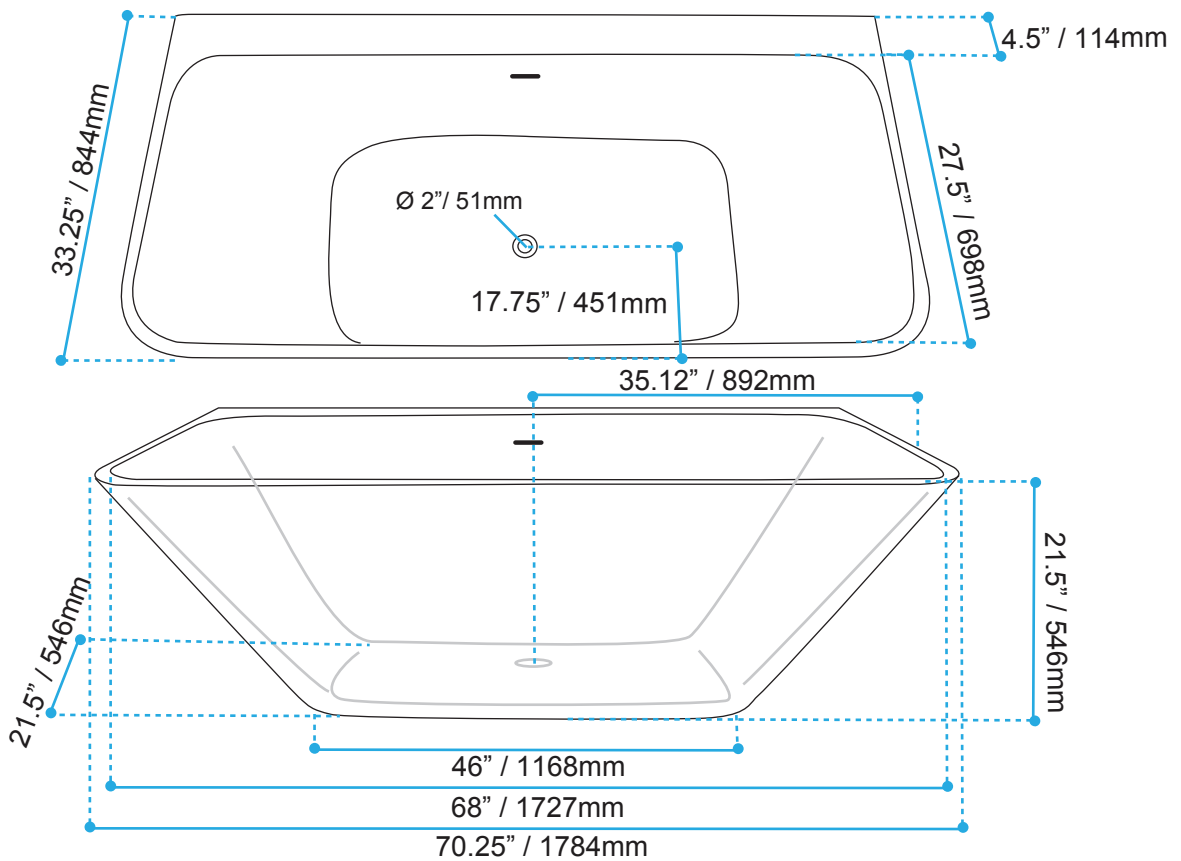

Affordable Luxury

Freestanding bathtub

Shipping Dimensions	Net Weight	Gross Weight
72.25" x 35.25" x 23.5" 1835mm x 895mm x 596mm		

Water Depth: 15.5" / 394mm

Customer Service Call  
 Toll Free: 1.877.398.8827  
 Web Site: [www.valleyacrylic.com](http://www.valleyacrylic.com)  
 Email: [purchasing@valleyacrylic.com](mailto:purchasing@valleyacrylic.com)  
 Fax: 604.820.0124

Optional Jetting:

Measurements may vary ± 1/4" / 6mm  
 (Diagram not to scale)