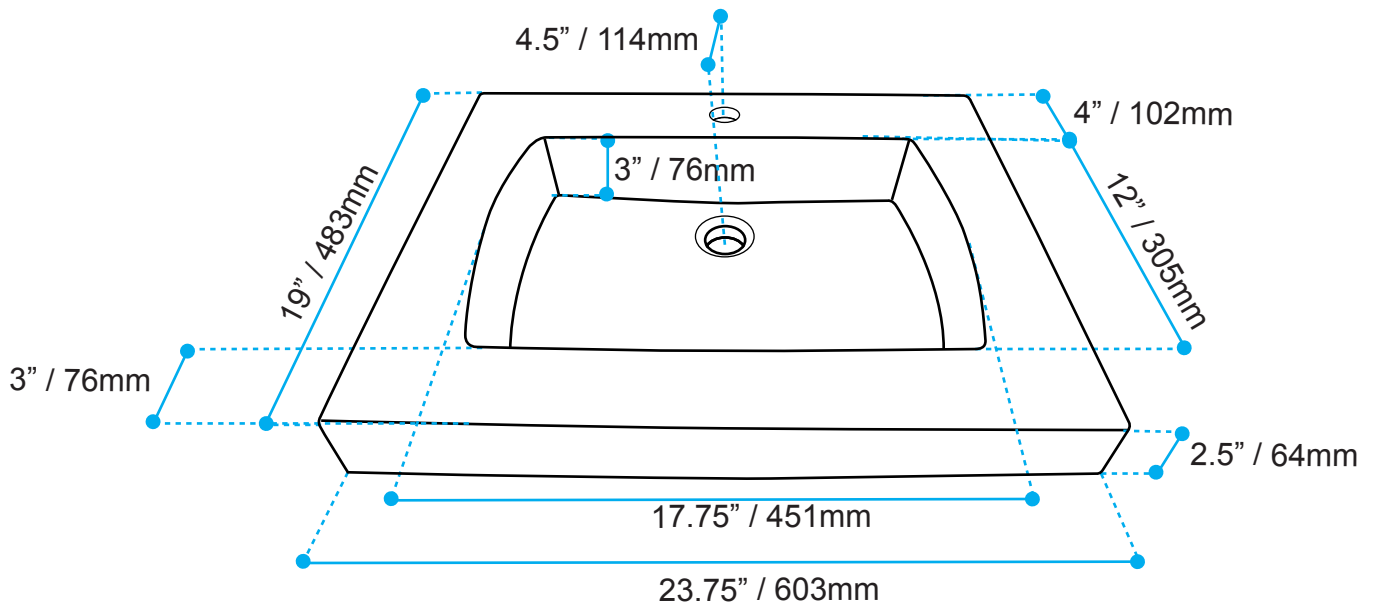

OVO2419-1GW/2.5

Shila Stone Basins

Customer Service Call
Toll Free: 1.877.398.8827
Web Site: www.valleyacrylic.com
Email: purchasing@valleyacrylic.com
Fax: 604.820.0124

All Measurements: ± 5 mm
(Diagram not to scale)