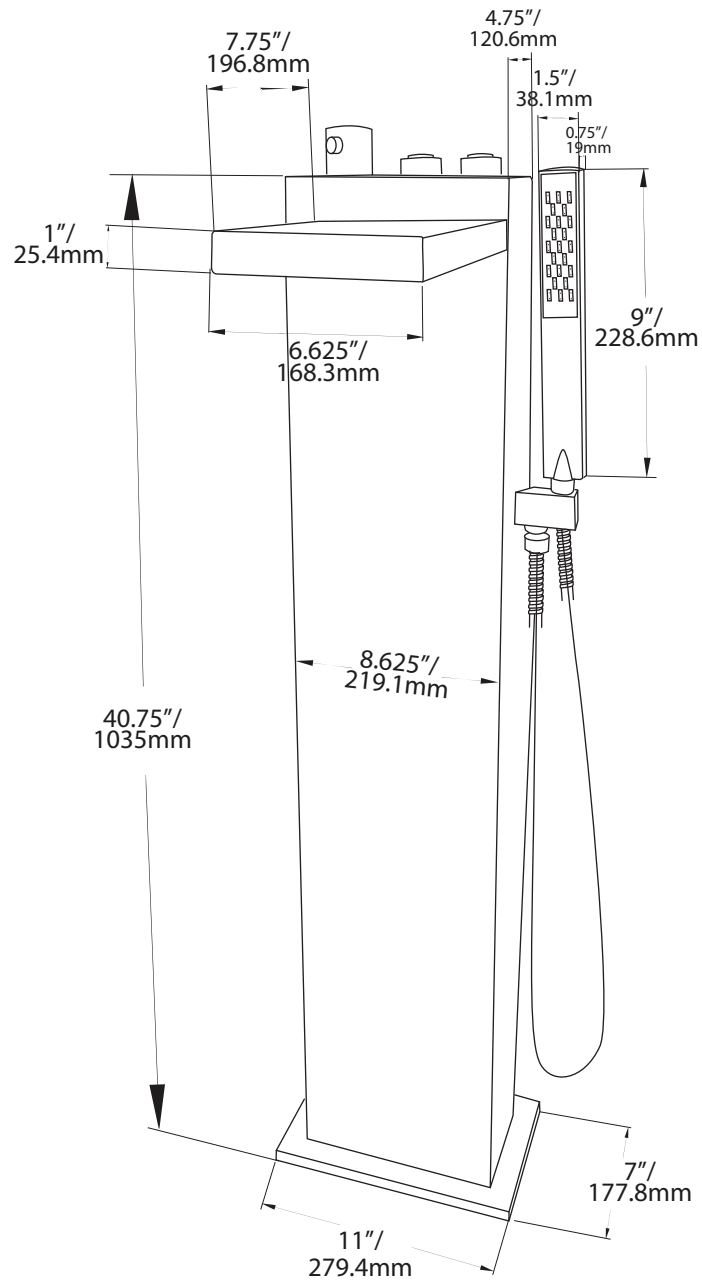

Affordable Luxury

Single Lever Free-Standing Faucet

Features:

- Ceramic disc cartridge
- Solid brass construction
- Triple-plated chrome finish
- Triple-seal water supply system
- Flow rate: 5.5GPM @65PSI

products may not be exactly as shown

Finish	Net Weight	Gross Weight (kgs)	Shipping Dimensions
Chrome			

Customer Service Call
 Toll Free: 1.877.398.8827
 Web Site: www.valleyacrylic.com
 Email: purchasing@valleyacrylic.com
 Fax: 604.820.0124

Measurements may vary ± 5mm
 (Diagram not to scale)