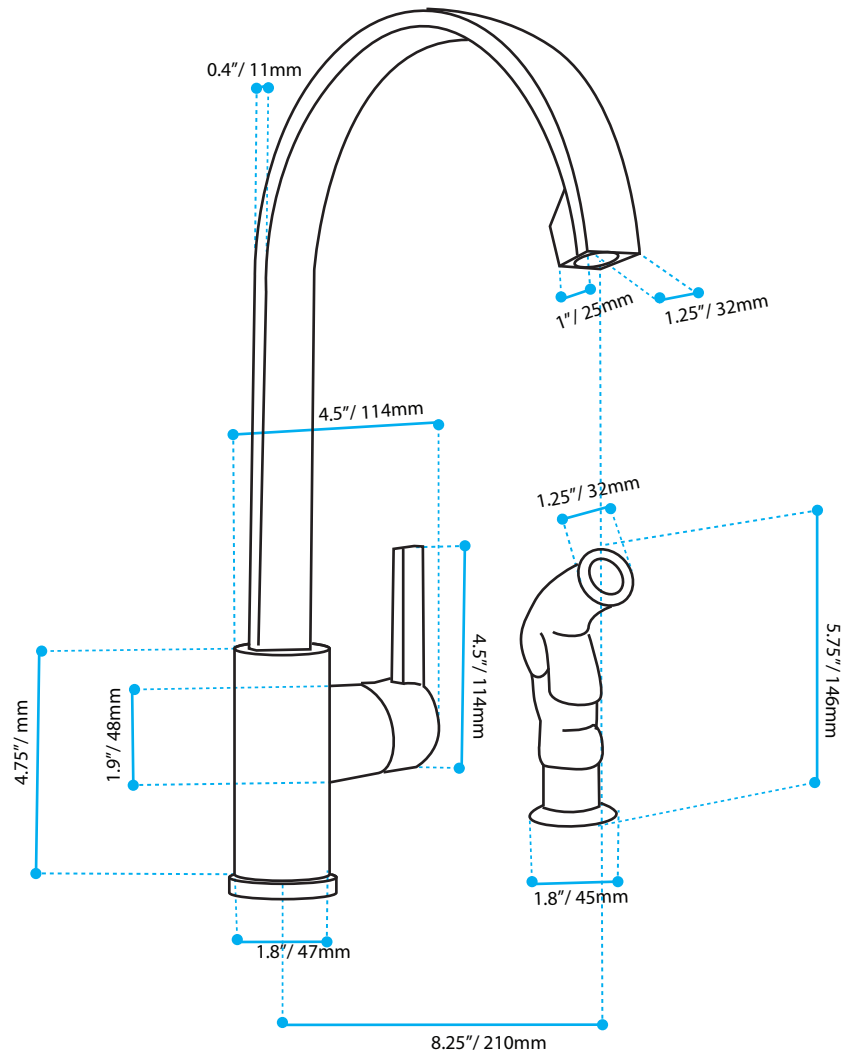

Affordable Luxury

Single Lever Kitchen Faucet

- 2 holes, single lever kitchen faucet with side spray
- Solid brass construction

Customer Service Call
Toll Free: 1.877.398.8827
Web Site: www.valleyacrylic.com
Email: purchasing@valleyacrylic.com
Fax: 604.820.0124

Complies with CSA Standards
All Measurements: ± 5 mm
(Diagram not to scale)