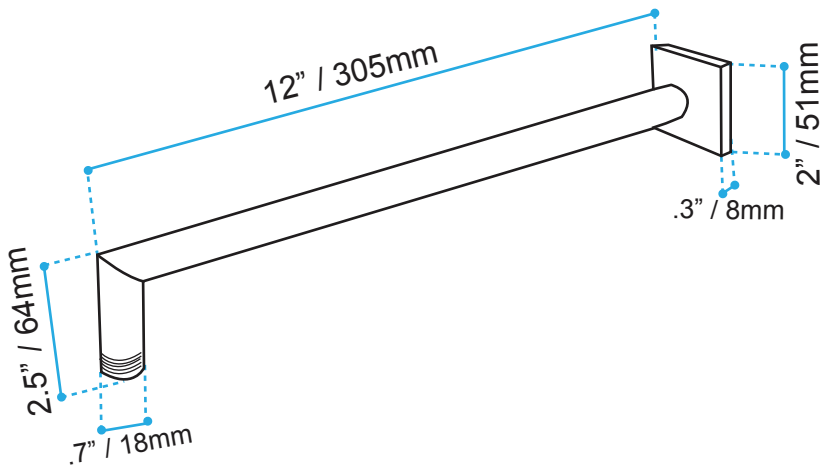

Affordable Luxury

12" Round Wall Arm with Square Flange

### Features

- Brass body
- 1/2" NPT male inlet

All Measurements:  $\pm 5$ mm  
(Diagram not to scale)