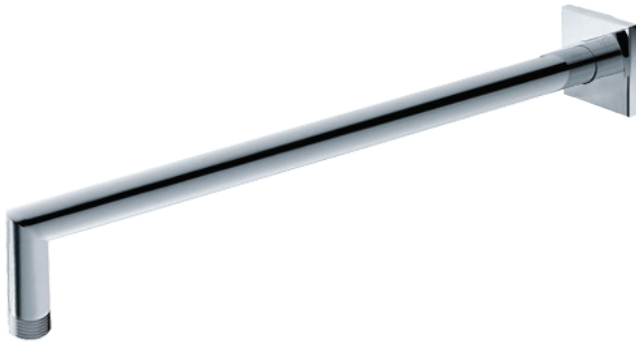

Affordable Luxury

12" Round Wall Arm with Square Flange

### Features

- Brass body
- 1/2" NPT male inlet