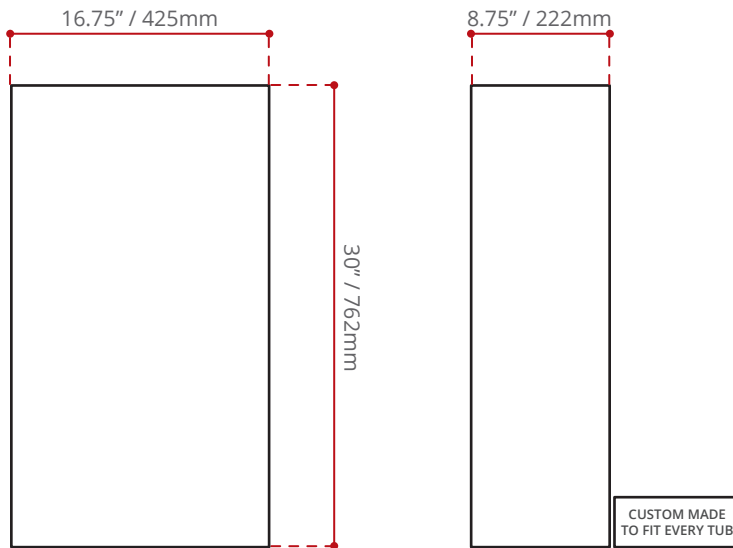

ALLAIRE (FSTM.180.600) FREESTANDING MODULE

DESCRIPTION:

- Can be added to any of Valley's freestanding bathtub allowing you to use the faucet of your choice and not be limited to freestanding faucets.
- Conveniently locates spa system controls beside your bathtub and conceals any piping.
- Allows for the installation of an air massage system without having to redesign the existing freestanding bathtub.

Colour Me **SERIES**

SHIPPING DIMENSIONS

19 x 11 x 32" / 483 x 279 x 813mm

NET WEIGHT

25 kg / 54 lbs

GROSS WEIGHT

27 kg / 60 lbs

Measurements may vary ±5mm
- Diagram NOT to scale -