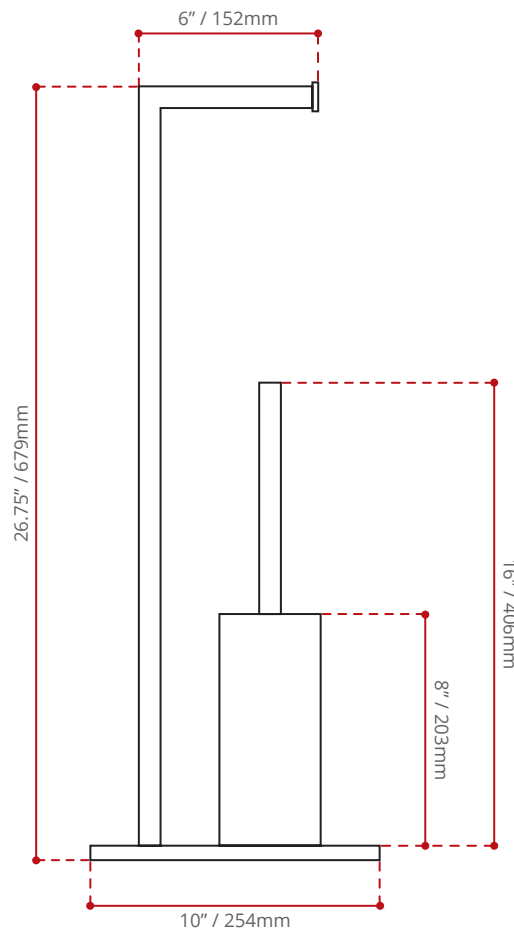

DESCRIPTION:

- Chrome finish.

SHIPPING DIMENSIONS

28 x 12 x 8" / 711 x 305 x 203mm

NET WEIGHT

4.5 kg / 10 lbs

GROSS WEIGHT

5.5 kg / 12 lbs

Measurements may vary \pm 5mm
- Diagram NOT to scale -