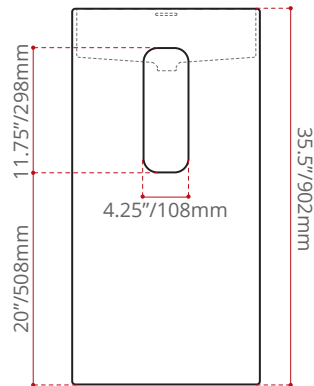

DEFAULT FINISHES

MPW

MATTE PEARL WHITE

GPW

GLOSS PEARL WHITE

SHIPPING INFORMATION:

- Length: 20" / 508mm
- Width: 20" / 508mm
- Height: 38" / 965mm
- Net Weight: TBA
- Gross Weight: TBA

DISCLAIMER:
Measurements may vary $\pm \frac{1}{4}$ "
(Diagram Not to scale)