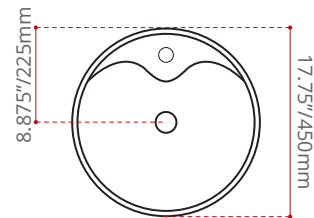

DEFAULT FINISHES

MPW

MATTE PEARL WHITE

GPW

GLOSS PEARL WHITE

SHIPPING INFORMATION:

- Length: 20" / 508mm
- Width: 20" / 508mm
- Height: 38" / 965mm
- Net Weight: TBA
- Gross Weight: TBA

DISCLAIMER:
Measurements may vary $\pm \frac{1}{4}$ "
(Diagram Not to scale)