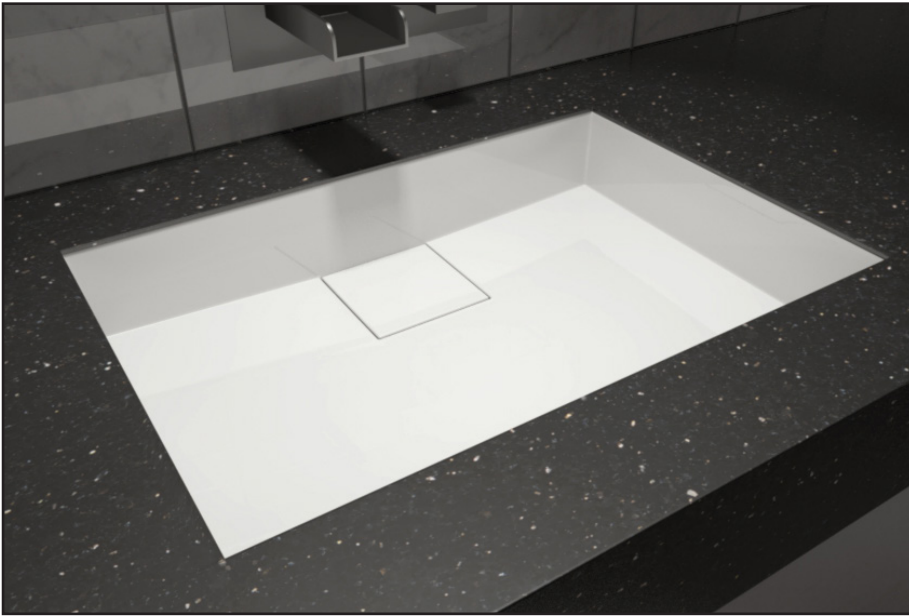

VALLEY

PRESTIGE COLLECTION

CHI SD 24" UM (CHISD2419UMWHT) UNDERMOUNT LAVATORY BASIN

DESCRIPTION:

- Undermount basin.
- Shila stone.
- No Overflow.
- White square drain cover Included.
- Made in Canada.
- Matte / Gloss pearl white.
- Complies with CSA & IAPMO standards.

Colour Me **SERIES**

SHIPPING DIMENSIONS

22 x 16 x 8.75" / 559 x 406 x 222mm

NET WEIGHT

15.5 kg / 34 lbs

GROSS WEIGHT

17 kg / 37.4 lbs

Measurements may vary ± 5mm
- Diagram NOT to scale -