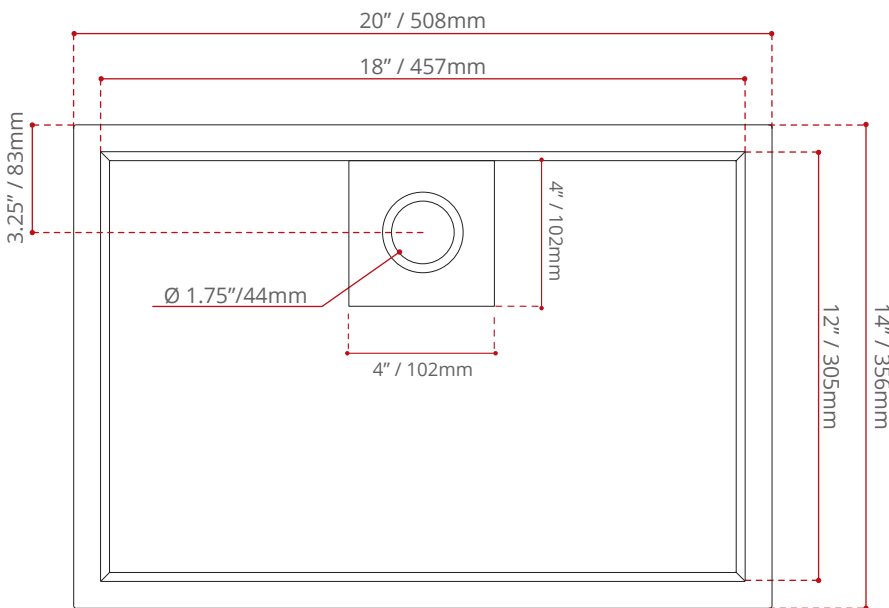

Colour Me **SERIES**

SHIPPING DIMENSIONS

22 x 16 x 8.75" / 559 x 406 x 222mm

NET WEIGHT

15.5 kg / 34 lbs

GROSS WEIGHT

17 kg / 37.4 lbs

Measurements may vary ± 5mm
- Diagram NOT to scale -