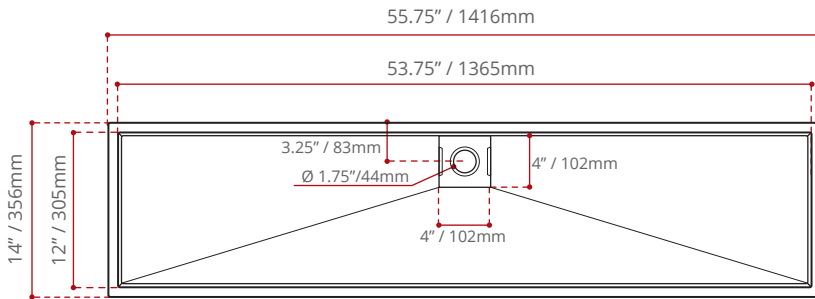

Colour Me **SERIES**

SHIPPING DIMENSIONS

58 x 16 x 7" / 1473 x 406 x 178mm

NET WEIGHT

TBA

GROSS WEIGHT

TBA

Measurements may vary ±5mm
- Diagram NOT to scale -