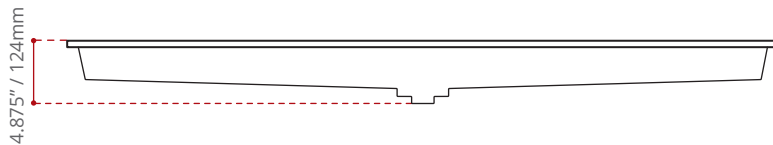

Colour Me **SERIES**

SHIPPING DIMENSIONS

58 x 16 x 7" / 1473 x 406 x 178mm

NET WEIGHT

TBA

GROSS WEIGHT

TBA

Measurements may vary ±5mm
- Diagram NOT to scale -