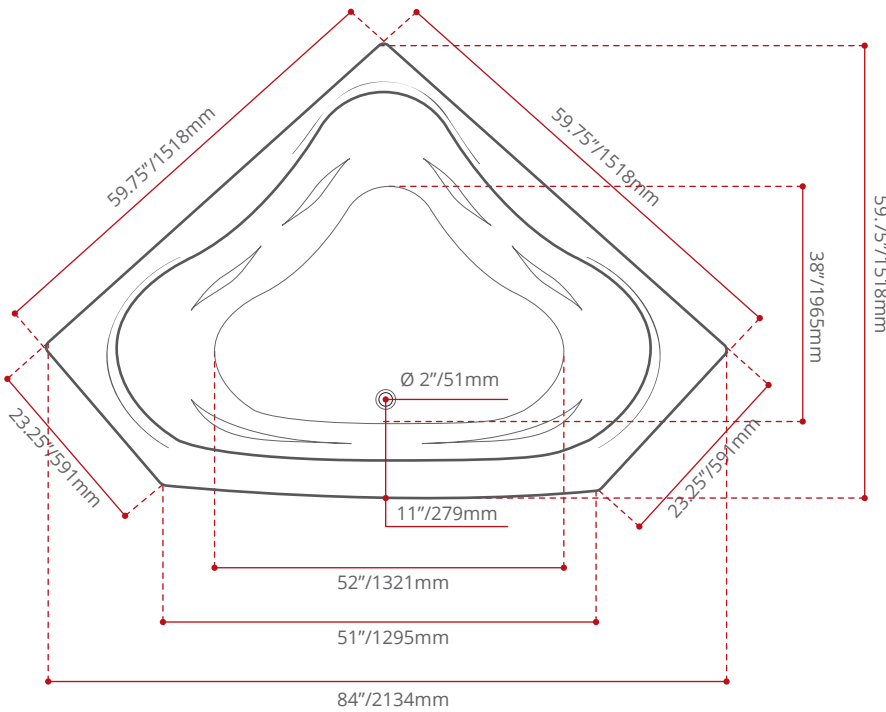

DESCRIPTION:

- Classic Style
- High gloss / Crack-resistant acrylic.
- Made in Canada.
- Complies with CSA & IAPMO standards.

AVAILABLE OPTIONS:

- Biscuit Colour.
- Textured Bottom.

JETTING OPTIONS:

- Lateral Air jets.
- Air illusion jets.
- Filler air jets.
- Square zen jets.
- Neck-Jet massage system.
- Whirlpool jets.
- V-Masseuse.
- Whirlpool V-Masseuse.
- VIGOR +
- Chromatherapy.
- Aromatherapy.
- Comfort Warm

WATER DEPTH

16\"/>

CAPACITY

116 gal.
629 litres of water

SHIPPING DIMENSIONS

62 x 62x 24\"/>

NET WEIGHT

55.8 kg / 123 lbs

GROSS WEIGHT

66.7 kg / 147 lbs

Measurements may vary ±5mm
- Diagram NOT to scale -