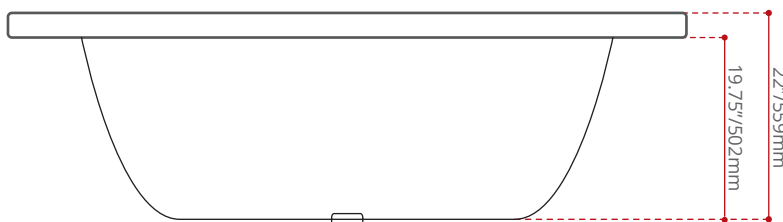

DESCRIPTION:

- Classic Style
- High gloss / Crack-resistant acrylic.
- Made in Canada.
- Complies with CSA & IAPMO standards.

AVAILABLE OPTIONS:

- Biscuit Colour.
- Textured Bottom.

JETTING OPTIONS:

- Lateral Air jets.
- Air illusion jets.
- Filler air jets.
- Square zen jets.
- Neck-Jet massage system.
- Whirlpool jets.
- V-Masseuse.
- Whirlpool V-Masseuse.
- VIGOR +
- Chromatherapy.
- Aromatherapy.
- Comfort Warm

WATER DEPTH

16\"/>

CAPACITY

116 gal.
629 litres of water

SHIPPING DIMENSIONS

62 x 62x 24\"/>

NET WEIGHT

55.8 kg / 123 lbs

GROSS WEIGHT

66.7 kg / 147 lbs

Measurements may vary ±5mm
- Diagram NOT to scale -