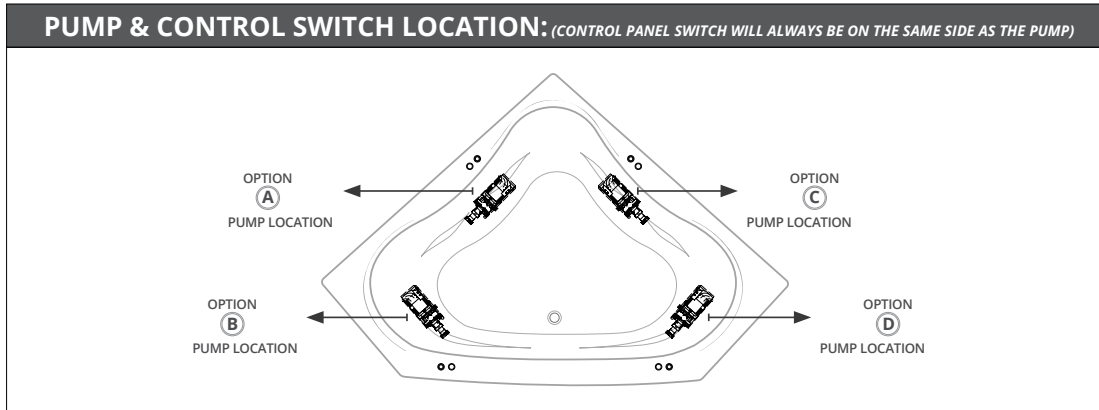

BATHTUB	MODEL #
VITA DROP-IN	VITA

**VALLEY**<sup>®</sup>  
AFFORDABLE LUXURY

CLIENT	P.O. #

**CUSTOMIZATION OPTIONS**

White -WHT-      Biscuit -BIS-

TEXTURE BOTTOM

12 FT. ADD-ON TILING FLANGE

**LATERAL AIR JETS**