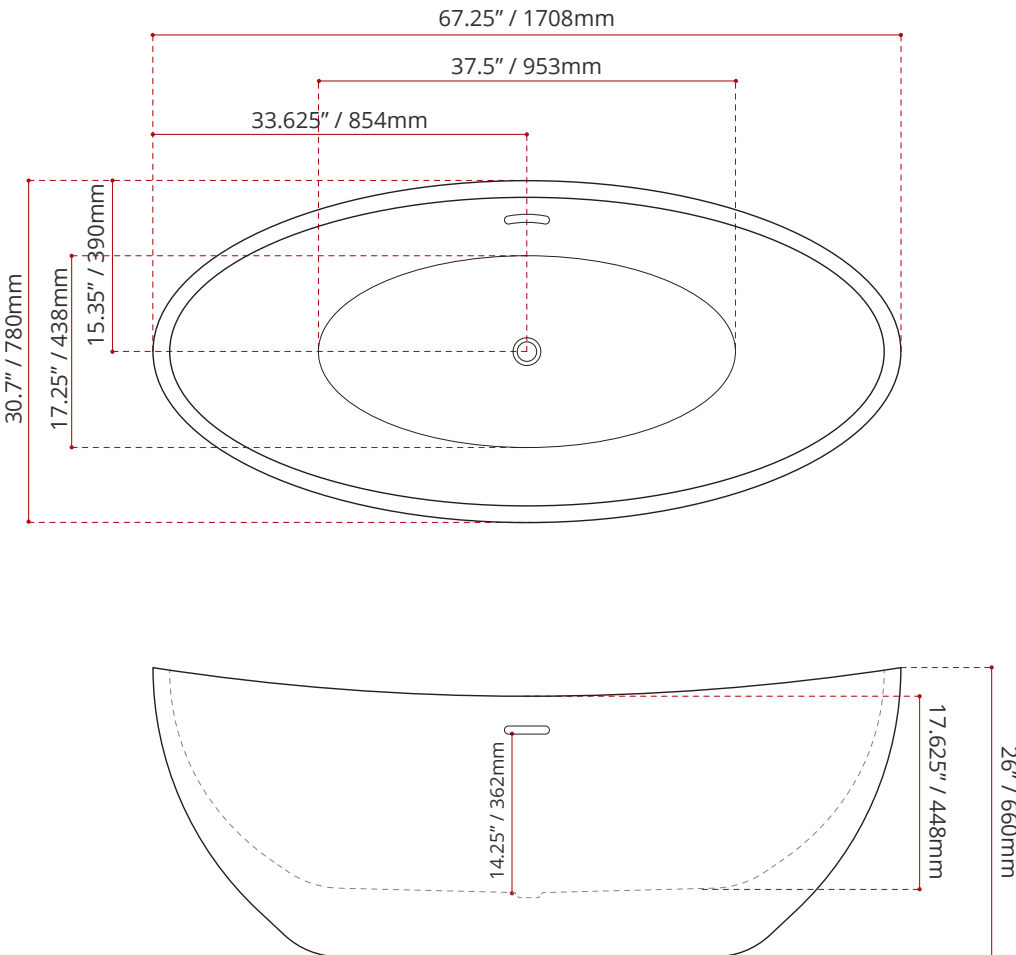

# CHARM67

ACRYLIC FREESTANDING BATHTUB

Product images are for illustration purposes only. Actual product(s) may vary.

MODEL No.	FINISH
<b>915</b>	<b>GW</b> GLOSS WHITE

DIMENSIONS	WATER DEPTH	CAPACITY
<ul style="list-style-type: none"> <li>• Length: 67.25" / 1708mm</li> <li>• Width: 30.7" / 780mm</li> <li>• Height: 26" / 660mm</li> </ul>	14.25" / 362mm Drain to overflow	40 gal. 151 litres of water

**PRODUCT INFORMATION:**

Valley's CHARM is a modern freestanding bath with a wide, deep bathing well. A gentle slope offers a more leisurely soak. Made from high gloss, crack-resistant acrylic, this tub is long-lasting and highly durable. ***This tub comes with an integral slotted overflow and a chrome pop-up drain is included.*** Complies with CSA & IAPMO standards

**SHIPPING INFORMATION:**

- Length: 71.5" / 1816mm
- Width: 33.5" / 851mm
- Height: 25.5" / 648mm
- Net Weight: 74 kg / 163 lbs.
- Gross Weight: 77 kg / 170 lbs.

DISCLAIMER: Measurements may vary ± ¼" (Diagram Not to scale)