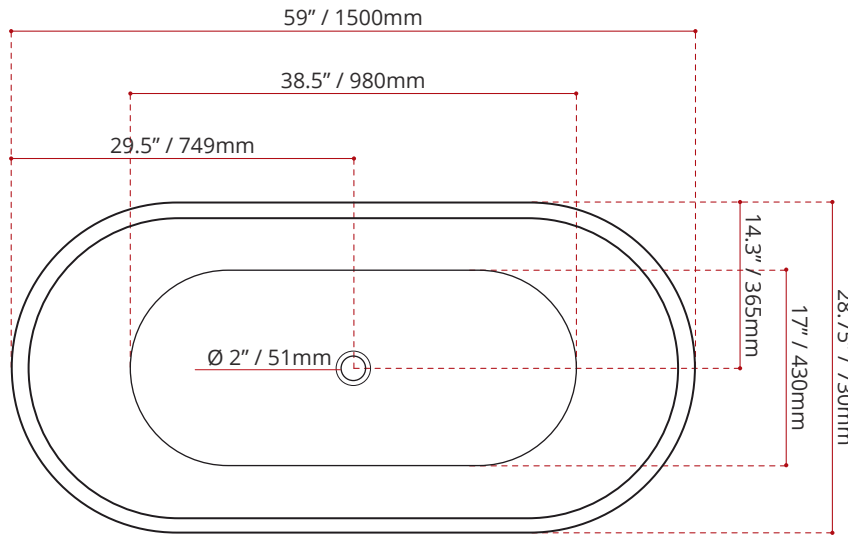

VALLEY
PRESTIGE COLLECTION

DAWN59

ACRYLIC FREESTANDING BATHTUB

Product images are for illustration purposes only. Actual product(s) may vary.

MODEL No.	FINISH
945	GW GLOSS WHITE

DIMENSIONS	WATER DEPTH	CAPACITY
<ul style="list-style-type: none"> • Length: 59" / 1500mm • Width: 28.75" / 730mm • Height: 23.6" / 600mm 	14.17" / 360mm Drain to overflow	40.25 gal. 152.3 litres of water

PRODUCT INFORMATION:

Valley's DAWN is a modern freestanding bath with a wide, deep bathing well. A gentle slope offers a more leisurely soak. *This tub comes with an integral slotted overflow and a chrome pop-up drain is included.* Complies with CSA & IAPMO standards

SHIPPING INFORMATION:

- Length: 61" / 1550mm
- Width: 30" / 762mm
- Height: 25" / 635mm
- Net Weight: tba.
- Gross Weight: tba.

DISCLAIMER: Measurements may vary ± ¼" (Diagram Not to scale)

CUSTOMIZE YOUR TUB