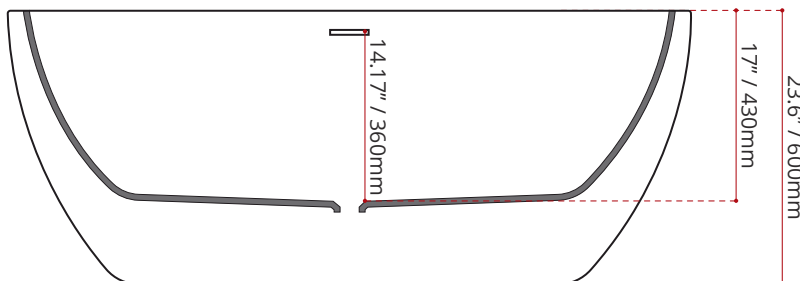

VALLEY
PRESTIGE COLLECTION

DAWN59

ACRYLIC FREESTANDING BATHTUB

Product images are for illustration purposes only. Actual product(s) may vary.

MODEL No.	FINISH
945	GW GLOSS WHITE

DIMENSIONS	WATER DEPTH	CAPACITY
<ul style="list-style-type: none"> • Length: 59" / 1500mm • Width: 28.75" / 730mm • Height: 23.6" / 600mm 	14.17" / 360mm Drain to overflow	40.25 gal. 152.3 litres of water

PRODUCT INFORMATION:

Valley's DAWN is a modern freestanding bath with a wide, deep bathing well. A gentle slope offers a more leisurely soak. *This tub comes with an integral slotted overflow and a chrome pop-up drain is included.* Complies with CSA & IAPMO standards

SHIPPING INFORMATION:

- Length: 61" / 1550mm
- Width: 30" / 762mm
- Height: 25" / 635mm
- Net Weight: tba.
- Gross Weight: tba.

DISCLAIMER: Measurements may vary ± ¼" (Diagram Not to scale)

CUSTOMIZE YOUR TUB