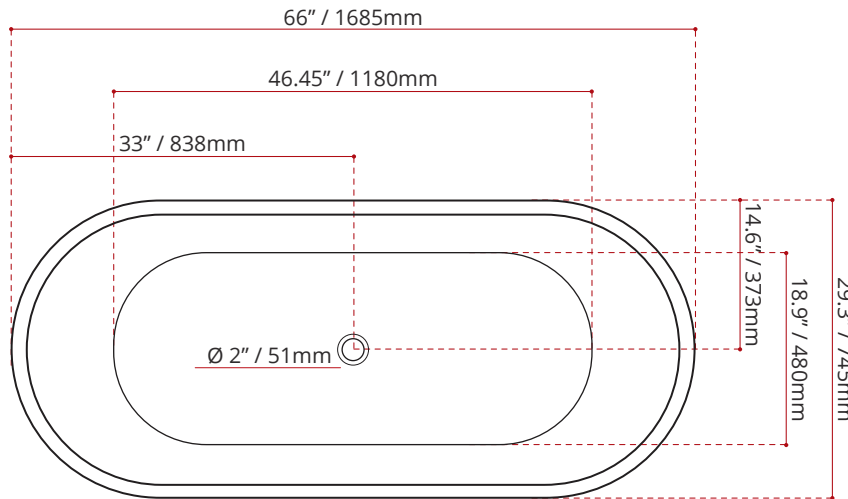

Product images are for illustration purposes only. Actual product(s) may vary.

MODEL No.	FINISH
<b>946</b>	<b>GW</b> GLOSS WHITE

DIMENSIONS	WATER DEPTH	CAPACITY
<ul style="list-style-type: none"> <li>• Length: 66" / 1685mm</li> <li>• Width: 29.3" / 745mm</li> <li>• Height: 23.6" / 600mm</li> </ul>	14" / 355mm Drain to overflow	53.3 gal. 201 litres of water

**PRODUCT INFORMATION:**

Valley's DAWN is a modern freestanding bath with a wide, deep bathing well. A gentle slope offers a more leisurely soak. *This tub comes with an integral slotted overflow and a chrome pop-up drain is included.* Complies with CSA & IAPMO standards

**SHIPPING INFORMATION:**

- Length: 68" / 1727mm
- Width: 31" / 787mm
- Height: 25" / 635mm
- Net Weight: tba.
- Gross Weight: tba.

## CUSTOMIZE YOUR TUB

ALL UPCHARGE OPTIONS ARE MADE TO ORDER  
- NO REFUND - NO RETURN -

**EXTERIOR FINISH OPTION**

DISCLAIMER: Measurements may vary ± ¼" (Diagram Not to scale)