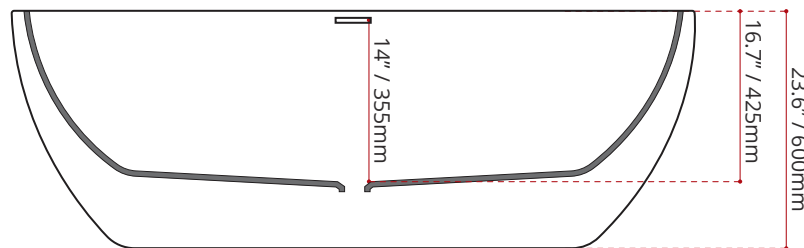

Product images are for illustration purposes only. Actual product(s) may vary.

MODEL No.	FINISH
<b>946</b>	<b>GW</b> GLOSS WHITE

DIMENSIONS	WATER DEPTH	CAPACITY
<ul style="list-style-type: none"> <li>• Length: 66" / 1685mm</li> <li>• Width: 29.3" / 745mm</li> <li>• Height: 23.6" / 600mm</li> </ul>	14" / 355mm Drain to overflow	53.3 gal. 201 litres of water

**PRODUCT INFORMATION:**

Valley's DAWN is a modern freestanding bath with a wide, deep bathing well. A gentle slope offers a more leisurely soak. *This tub comes with an integral slotted overflow and a chrome pop-up drain is included.* Complies with CSA & IAPMO standards

**SHIPPING INFORMATION:**

- Length: 68" / 1727mm
- Width: 31" / 787mm
- Height: 25" / 635mm
- Net Weight: tba.
- Gross Weight: tba.

## CUSTOMIZE YOUR TUB

ALL UPCHARGE OPTIONS ARE MADE TO ORDER  
- NO REFUND - NO RETURN -

**EXTERIOR FINISH OPTION**

DISCLAIMER: Measurements may vary ± ¼" (Diagram Not to scale)