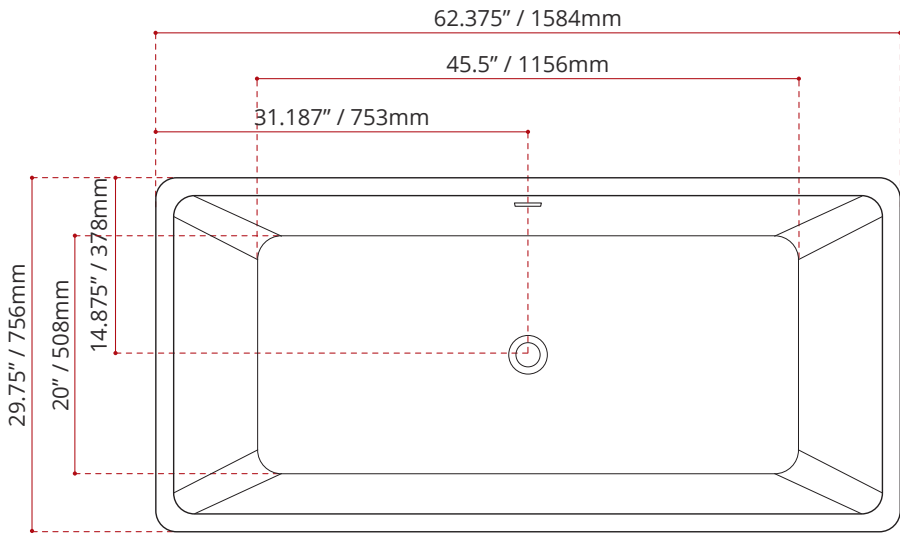

DISCLAIMER: Measurements may vary ± ¼" (Diagram Not to scale)