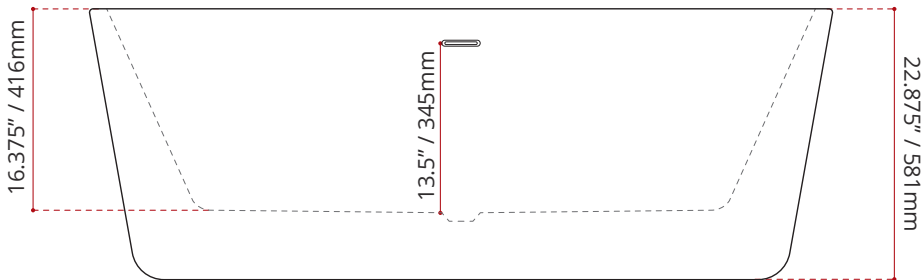

DISCLAIMER: Measurements may vary ± ¼" (Diagram Not to scale)