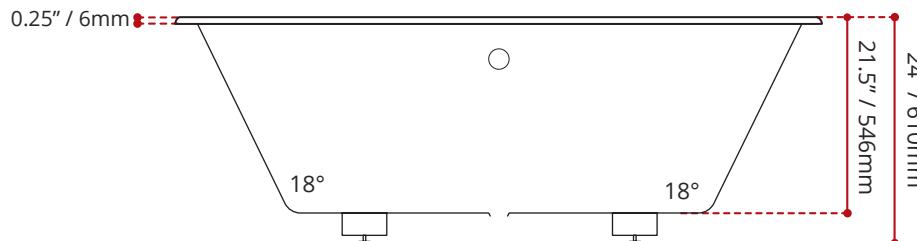

Product images are for illustration purposes only. Actual product(s) may vary.

<b>WHITE FINISH</b>
<b>MODEL No.</b>
<b>1381</b>

DIMENSIONS	WATER DEPTH	CAPACITY
<ul style="list-style-type: none"> <li>• Length: 63.5" / 1613mm</li> <li>• Width: 40.5" / 1029mm</li> <li>• Height: 24" / 610mm</li> </ul>	18" / 457mm Drain to overflow	107 gal. 405 litres of water

PRODUCT INFORMATION:	
• Modern style	• Undermount installation
• Off-set center Drain	• High gloss / Crack-resistant acrylic
• Made in Canada	• Complies with CSA & IAPMO standards

SHIPPING INFORMATION:	
• Length: 68" / 1727mm	• Net Weight: 40 kg / 88 lbs
• Width: 48" / 1219mm	• Gross Weight: 44.5 kg / 98 lbs
• Height: 26" / 660mm	

DISCLAIMER: Measurements may vary  $\pm \frac{1}{4}$ " (Diagram Not to scale)

**CUSTOMIZE YOUR TUB**

*ALL UPCHARGE OPTIONS ARE MADE TO ORDER - NO REFUND - NO RETURN -*

AVAILABLE CUSTOMIZATION OPTIONS	MODEL No.
TEXTURED BOTTOM	<b>C4</b>