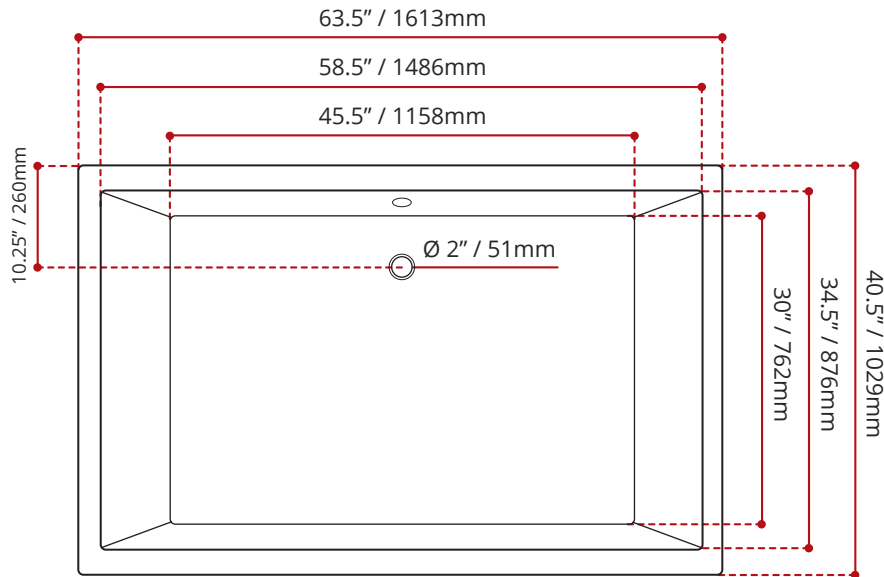

Product images are for illustration purposes only. Actual product(s) may vary.

<b>WHITE FINISH</b>
<b>MODEL No.</b>
<b>1381</b>

DIMENSIONS	WATER DEPTH	CAPACITY
<ul style="list-style-type: none"> <li>• Length: 63.5" / 1613mm</li> <li>• Width: 40.5" / 1029mm</li> <li>• Height: 24" / 610mm</li> </ul>	18" / 457mm Drain to overflow	107 gal. 405 litres of water

PRODUCT INFORMATION:	
• Modern style	• Undermount installation
• Off-set center Drain	• High gloss / Crack-resistant acrylic
• Made in Canada	• Complies with CSA & IAPMO standards

SHIPPING INFORMATION:	
• Length: 68" / 1727mm	• Net Weight: 40 kg / 88 lbs
• Width: 48" / 1219mm	• Gross Weight: 44.5 kg / 98 lbs
• Height: 26" / 660mm	

DISCLAIMER: Measurements may vary  $\pm \frac{1}{4}$ " (Diagram Not to scale)

**CUSTOMIZE YOUR TUB**

*ALL UPCHARGE OPTIONS ARE MADE TO ORDER - NO REFUND - NO RETURN -*

AVAILABLE CUSTOMIZATION OPTIONS	MODEL No.
TEXTURED BOTTOM	<b>C4</b>