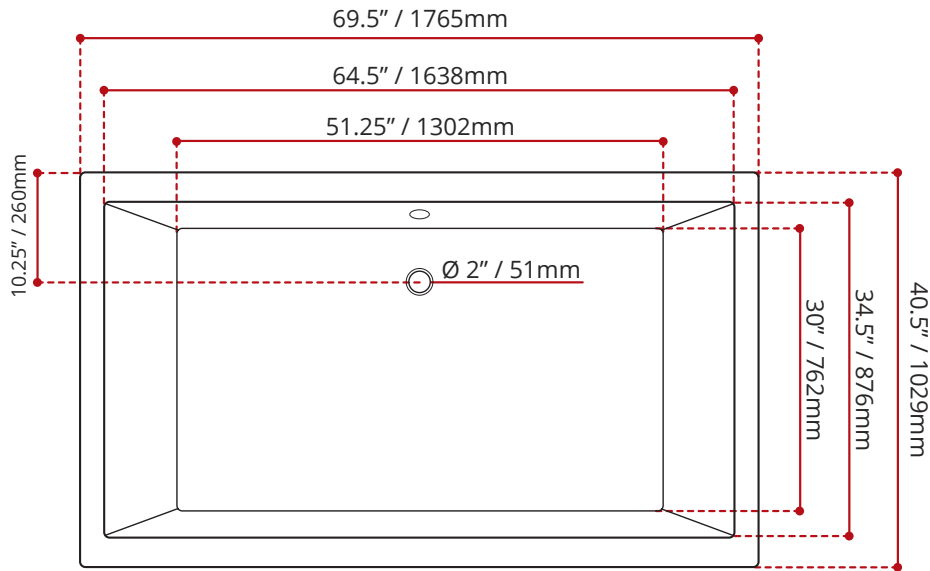

WHITE FINISH
MODEL No.
1411

DIMENSIONS	WATER DEPTH	CAPACITY
<ul style="list-style-type: none"> • Length: 69.5" / 1765mm • Width: 40.5" / 1029mm • Height: 24" / 610mm 	18" / 457mm Drain to overflow	120 gal. 454 litres of water

PRODUCT INFORMATION:	
<ul style="list-style-type: none"> • Modern style • Off-set center Drain • Made in Canada 	<ul style="list-style-type: none"> • Undermount installation • High gloss / Crack-resistant acrylic • Complies with CSA & IAPMO standards

SHIPPING INFORMATION:	
<ul style="list-style-type: none"> • Length: 74" / 1880mm • Width: 48" / 1219mm • Height: 26" / 660mm 	<ul style="list-style-type: none"> • Net Weight: 40 kg / 88 lbs • Gross Weight: 44.5 kg / 98 lbs