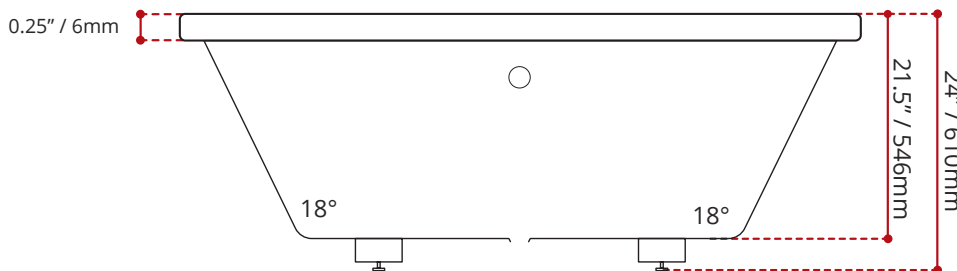

WHITE FINISH
MODEL No.
1411

DIMENSIONS	WATER DEPTH	CAPACITY
<ul style="list-style-type: none"> • Length: 69.5" / 1765mm • Width: 40.5" / 1029mm • Height: 24" / 610mm 	18" / 457mm Drain to overflow	120 gal. 454 litres of water

PRODUCT INFORMATION:	
<ul style="list-style-type: none"> • Modern style • Off-set center Drain • Made in Canada 	<ul style="list-style-type: none"> • Undermount installation • High gloss / Crack-resistant acrylic • Complies with CSA & IAPMO standards

SHIPPING INFORMATION:	
<ul style="list-style-type: none"> • Length: 74" / 1880mm • Width: 48" / 1219mm • Height: 26" / 660mm 	<ul style="list-style-type: none"> • Net Weight: 40 kg / 88 lbs • Gross Weight: 44.5 kg / 98 lbs