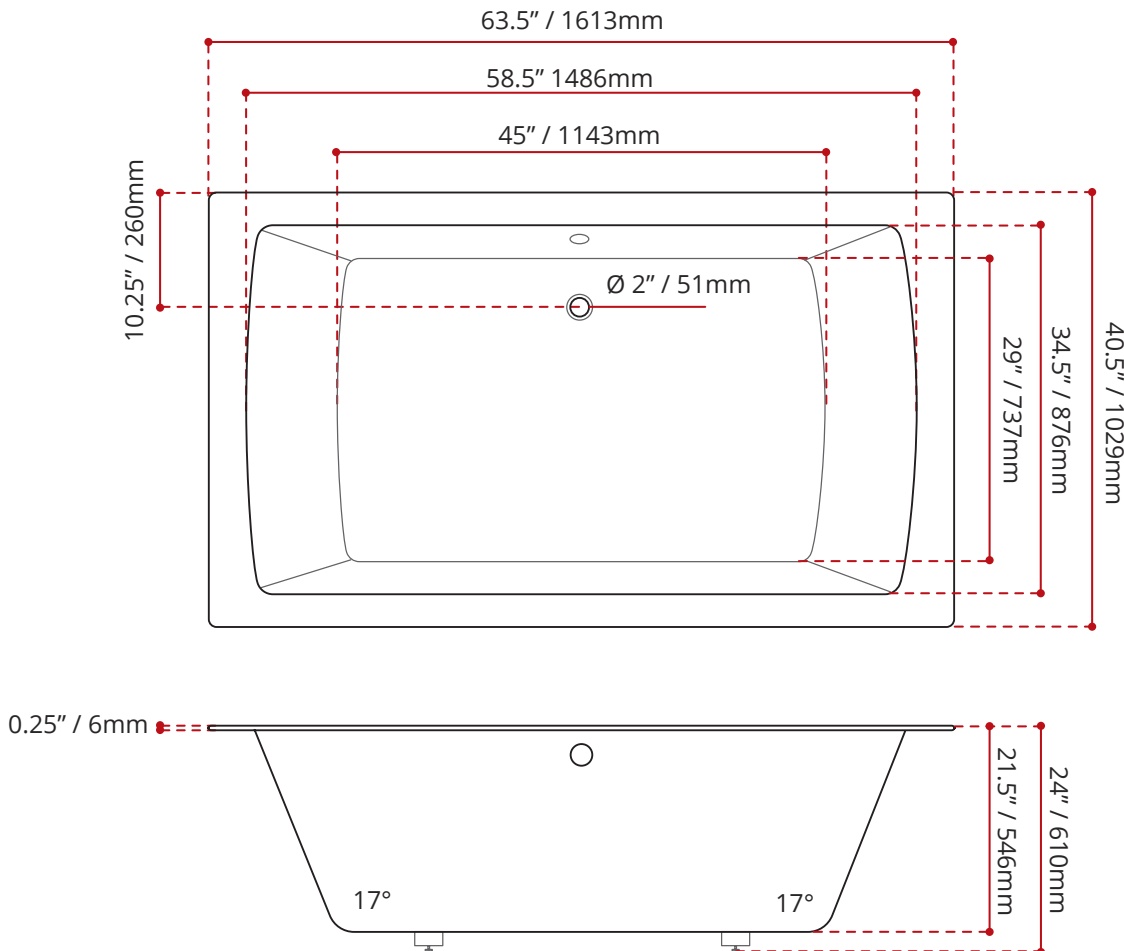

WHITE FINISH
MODEL No.
3971

BLACK FINISH	BISCUIT FINISH
MODEL No.	MODEL No.
3972	3973
<i>COLOUR OPTIONS ARE MADE TO ORDER - NO REFUND - NO RETURN -</i>	

DIMENSIONS	WATER DEPTH	CAPACITY
<ul style="list-style-type: none"> • Length: 63.5" / 1613mm • Width: 40.5" / 1029mm • Height: 24" / 610mm 	17" / 432mm Drain to overflow	97 gal. 367 litres of water

PRODUCT INFORMATION:	
<ul style="list-style-type: none"> • Modern style • Off-set center Drain • Made in Canada 	<ul style="list-style-type: none"> • Undermount installation • High gloss / Crack-resistant acrylic • Complies with CSA & IAPMO standards

SHIPPING INFORMATION:	
<ul style="list-style-type: none"> • Length: 68" / 1727mm • Width: 48" / 1219mm • Height: 26" / 660mm 	<ul style="list-style-type: none"> • Net Weight: 31 kg / 68 lbs • Gross Weight: 36 kg / 79 lbs