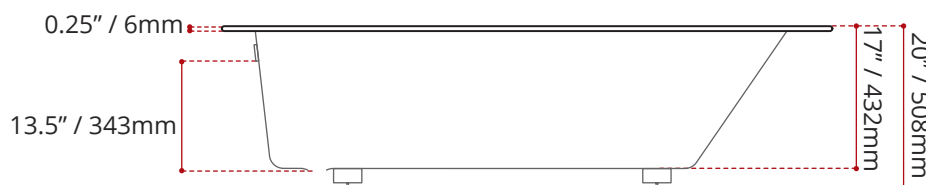

WHITE FINISH
MODEL No.
<b>3921</b>

BLACK FINISH	BISCUIT FINISH
MODEL No.	MODEL No.
<b>3922</b>	<b>3923</b>
<i>COLOUR OPTIONS ARE MADE TO ORDER - NO REFUND - NO RETURN -</i>	

DIMENSIONS	WATER DEPTH	CAPACITY
<ul style="list-style-type: none"> <li>• Length: 57.5" / 1461mm</li> <li>• Width: 34.5" / 876mm</li> <li>• Height: 20" / 508mm</li> </ul>	13.5" / 343mm Drain to overflow	54 gal. 204 litres of water

SHIPPING INFORMATION:	
<ul style="list-style-type: none"> <li>• Length: 62" / 1575mm</li> <li>• Width: 38" / 965mm</li> <li>• Height: 26" / 660mm</li> </ul>	<ul style="list-style-type: none"> <li>• Net Weight: 32 kg / 71 lbs</li> <li>• Gross Weight: 38 kg / 84 lbs</li> </ul>