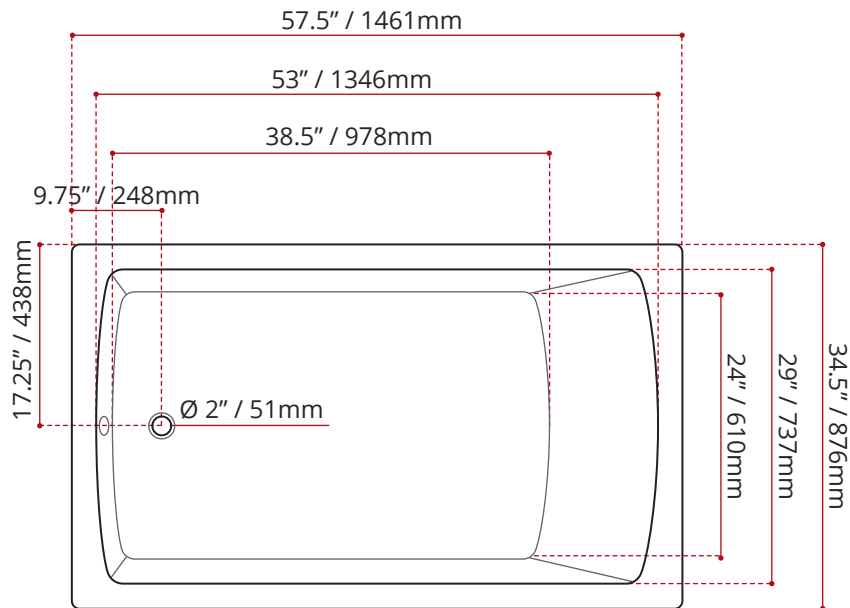

WHITE FINISH
MODEL No.
<b>3921</b>

BLACK FINISH	BISCUIT FINISH
MODEL No.	MODEL No.
<b>3922</b>	<b>3923</b>
<i>COLOUR OPTIONS ARE MADE TO ORDER - NO REFUND - NO RETURN -</i>	

DIMENSIONS	WATER DEPTH	CAPACITY
<ul style="list-style-type: none"> <li>• Length: 57.5" / 1461mm</li> <li>• Width: 34.5" / 876mm</li> <li>• Height: 20" / 508mm</li> </ul>	13.5" / 343mm Drain to overflow	54 gal. 204 litres of water

SHIPPING INFORMATION:	
<ul style="list-style-type: none"> <li>• Length: 62" / 1575mm</li> <li>• Width: 38" / 965mm</li> <li>• Height: 26" / 660mm</li> </ul>	<ul style="list-style-type: none"> <li>• Net Weight: 32 kg / 71 lbs</li> <li>• Gross Weight: 38 kg / 84 lbs</li> </ul>

DISCLAIMER: Measurements may vary ± 1/4" (Diagram Not to scale)

**CUSTOMIZE YOUR TUB**

*ALL UPCHARGE OPTIONS ARE MADE TO ORDER - NO REFUND - NO RETURN -*

AVAILABLE CUSTOMIZATION OPTIONS	MODEL No.
TEXTURED BOTTOM	<b>C4</b>