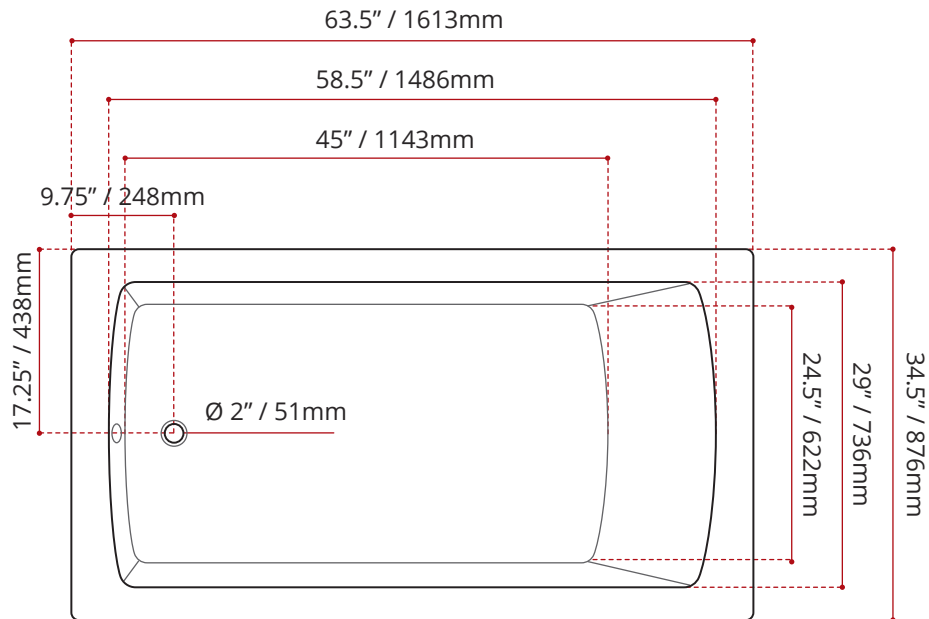

WHITE FINISH
MODEL No.
3941

BLACK FINISH	BISCUIT FINISH
MODEL No.	MODEL No.
3942	3943
COLOUR OPTIONS ARE MADE TO ORDER - NO REFUND - NO RETURN -	

DIMENSIONS	WATER DEPTH	CAPACITY
<ul style="list-style-type: none"> • Length: 63.5" / 1613mm • Width: 34.5" / 876mm • Height: 20" / 508mm 	13.5" / 343mm Drain to overflow	63 gal. 238 litres of water

SHIPPING INFORMATION:	
<ul style="list-style-type: none"> • Length: 68" / 1727mm • Width: 38" / 965mm • Height: 26" / 610mm 	<ul style="list-style-type: none"> • Net Weight: 35.8 kg / 79 lbs • Gross Weight: 40 kg / 88 lbs

DISCLAIMER: Measurements may vary ± 1/4" (Diagram Not to scale)

CUSTOMIZE YOUR TUB

ALL UPCHARGE OPTIONS ARE MADE TO ORDER - NO REFUND - NO RETURN -

AVAILABLE CUSTOMIZATION OPTIONS	MODEL No.
TEXTURED BOTTOM	C4