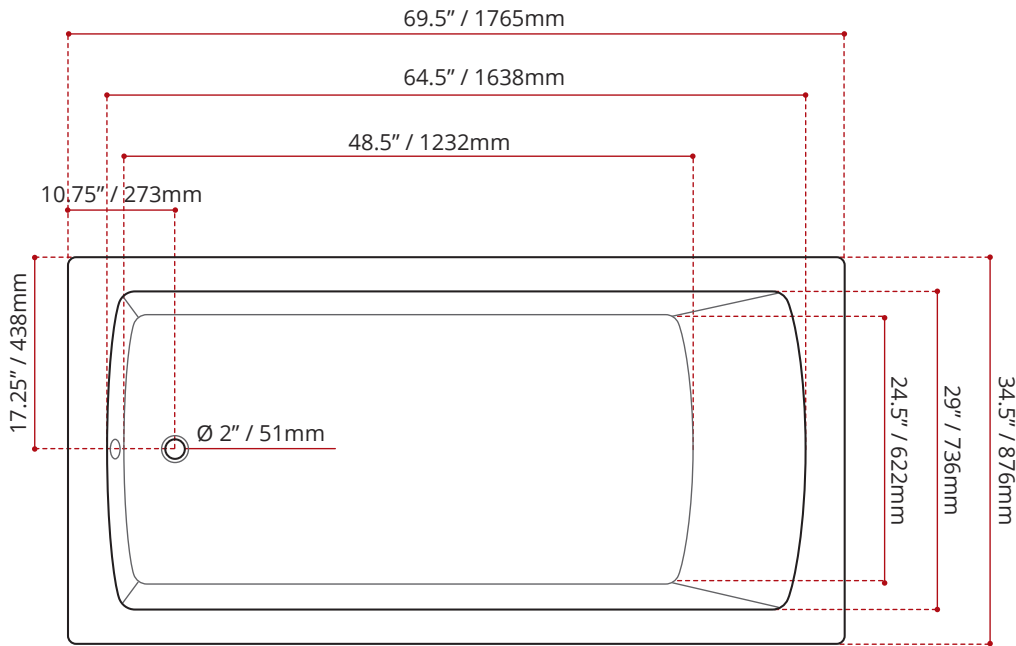

WHITE FINISH
MODEL No.
<b>3961</b>

BLACK FINISH	BISCUIT FINISH
MODEL No.	MODEL No.
<b>3962</b>	<b>3963</b>
<i>COLOUR OPTIONS ARE MADE TO ORDER - NO REFUND - NO RETURN -</i>	

DIMENSIONS	WATER DEPTH	CAPACITY
<ul style="list-style-type: none"> <li>• Length: 69.5" / 1765mm</li> <li>• Width: 34.5" / 876mm</li> <li>• Height: 22.5" / 572mm</li> </ul>	17" / 432mm Drain to overflow	88 gal. 333 litres of water

SHIPPING INFORMATION:	
<ul style="list-style-type: none"> <li>• Length: 74" / 1880mm</li> <li>• Width: 38" / 965mm</li> <li>• Height: 26" / 660mm</li> </ul>	<ul style="list-style-type: none"> <li>• Net Weight: 34 kg / 75 lbs</li> <li>• Gross Weight: 39 kg / 86 lbs</li> </ul>

DISCLAIMER: Measurements may vary ± ¼" (Diagram Not to scale)

**CUSTOMIZE YOUR TUB**

*ALL UPCHARGE OPTIONS ARE MADE TO ORDER - NO REFUND - NO RETURN -*

AVAILABLE CUSTOMIZATION OPTIONS	MODEL No.
TEXTURED BOTTOM	<b>C4</b>