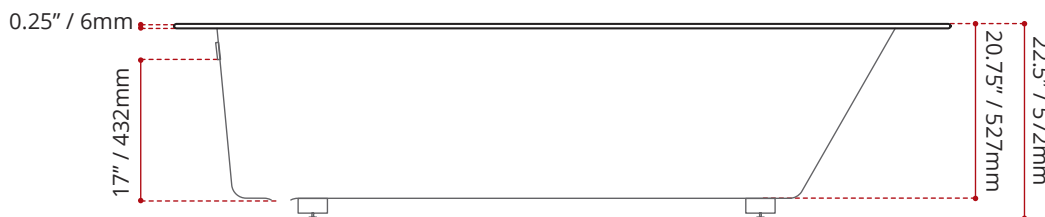

WHITE FINISH
MODEL No.
<b>3961</b>

BLACK FINISH	BISCUIT FINISH
MODEL No.	MODEL No.
<b>3962</b>	<b>3963</b>
<i>COLOUR OPTIONS ARE MADE TO ORDER - NO REFUND - NO RETURN -</i>	

DIMENSIONS	WATER DEPTH	CAPACITY
<ul style="list-style-type: none"> <li>• Length: 69.5" / 1765mm</li> <li>• Width: 34.5" / 876mm</li> <li>• Height: 22.5" / 572mm</li> </ul>	17" / 432mm Drain to overflow	88 gal. 333 litres of water

SHIPPING INFORMATION:	
<ul style="list-style-type: none"> <li>• Length: 74" / 1880mm</li> <li>• Width: 38" / 965mm</li> <li>• Height: 26" / 660mm</li> </ul>	<ul style="list-style-type: none"> <li>• Net Weight: 34 kg / 75 lbs</li> <li>• Gross Weight: 39 kg / 86 lbs</li> </ul>