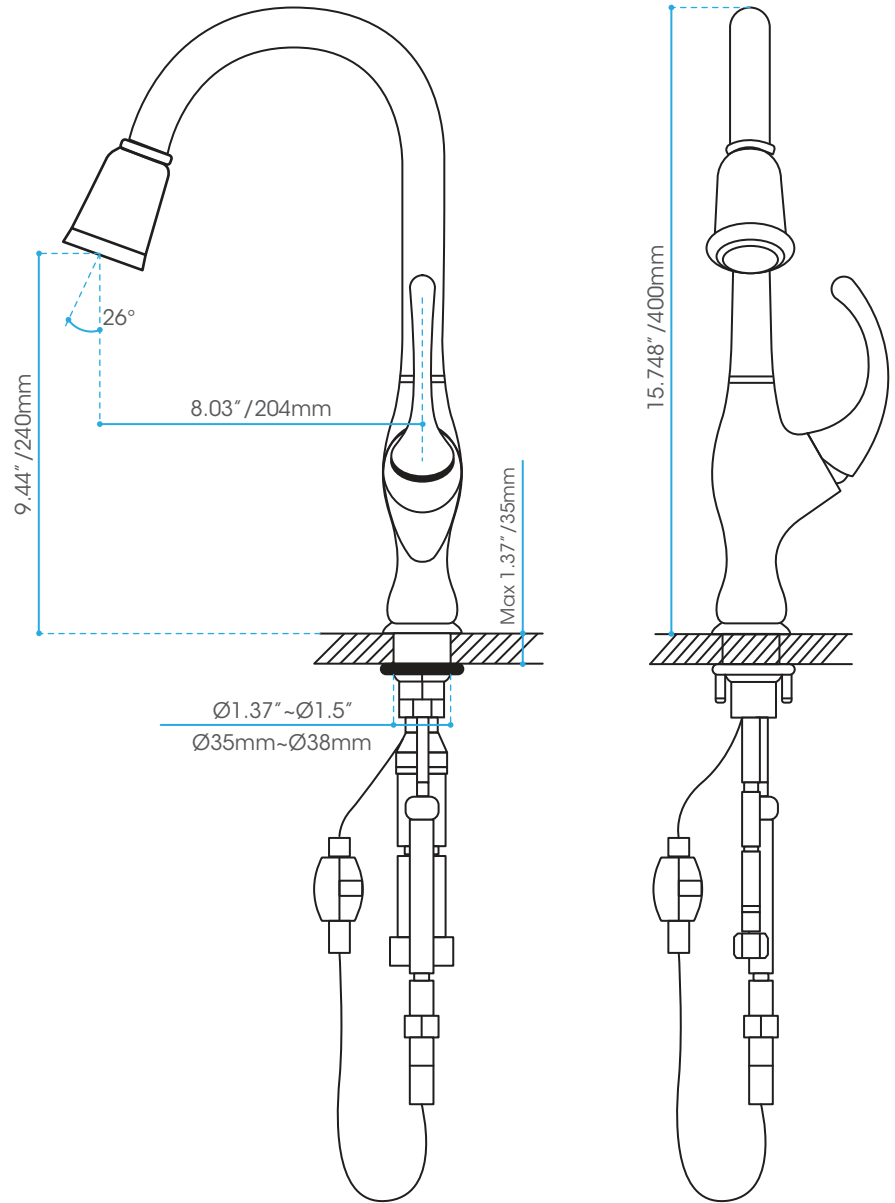

Affordable Luxury

Kitchen Faucet.

Description:

- Single-handle pull down kitchen faucet.
- 2 function spray.
- Chrome finish.
- Flow Rate: 5.7 LPM

Shipping Dimensions

22.8 x 11.6 x 2.55" / 580 x 295 x 65mm

Net Weight

2.43 kg / 5.35 lbs

Gross Weight

2.93 kg / 6.45 lbs

LC us
Complies With:
CSA B245.1 (2004)
CSA B45.5 (2002)
ANSI Z124.1.2 (2005)

✓ Complies with CSA Standards