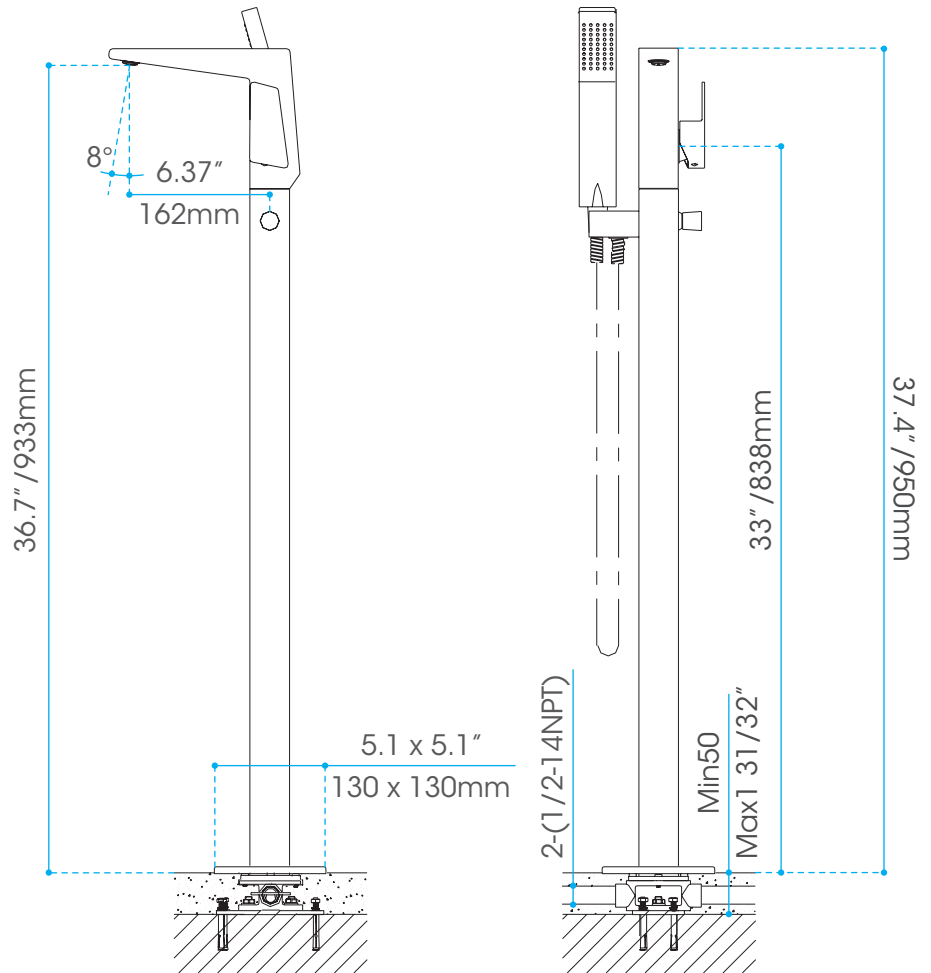

Affordable Luxury

Freestanding Lavatory faucet.

Description:

- Freestanding shower/bath mixer.
- Chrome finish. (Other finishes available on special order)
- Flow Rate: 20.1 LPM

Shipping Dimensions

44 x 12.2 x 7.48" / 1120 x 310 x 90mm

Net Weight

8 kg / 17.6 lbs

Gross Weight

8.85 kg / 19.5 lbs

 Complies With:
CSA B2451 (2004)
CSA B45.5 (2002)
ANSI Z124.1.2 (2005)

 Complies with CSA Standards

Website www.valleyacrylic.com • **E-mail** purchasing@valleyacrylic.com
Customer Service Call Toll Free 1.877.398.8827 • **Fax** 604.820.0124

Measurements may vary ± 5mm
(Diagram not to scale)