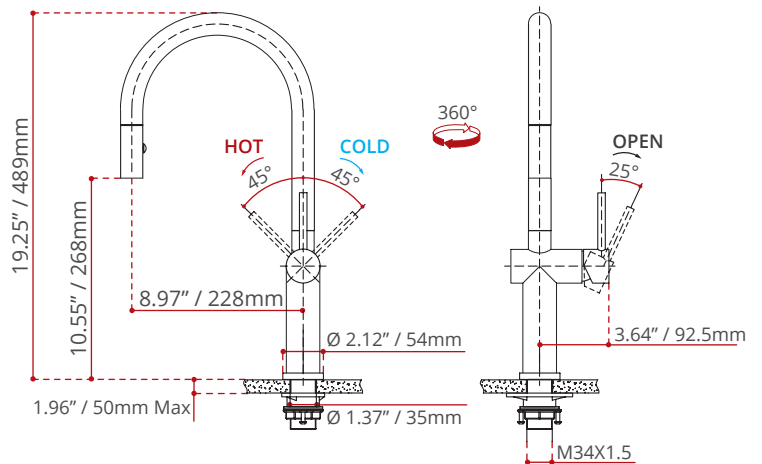

DESCRIPTION:

- Single hole, single lever high-arc kitchen faucet
- Dual pull-out sprayhead with spray & stream
- Solid stainless steel construction
- High quality, drip-free ceramic cartridge
- Corrosion-proof and discolouration resistant
- Complies with CSA & IAPMO standards

FINISH:

2005.591.110
(Polished Stainless Steel)

2005.591.210
(Brushed Stainless Steel)

PRESSURE:

60 PSI

FLOW RATE:

6.2 LPM

SHIPPING INFORMATION:

- Length: 27.5" / 699mm
- Net Weight: 2.9 kg / 6.39 lbs.
- Width: 15.75" / 400mm
- Gross Weight: 4 kg / 8.8 lbs.
- Height: 3" / 76mm

DISCLAIMER:
Measurements may vary $\pm \frac{1}{4}$ "
(Diagram Not to scale)