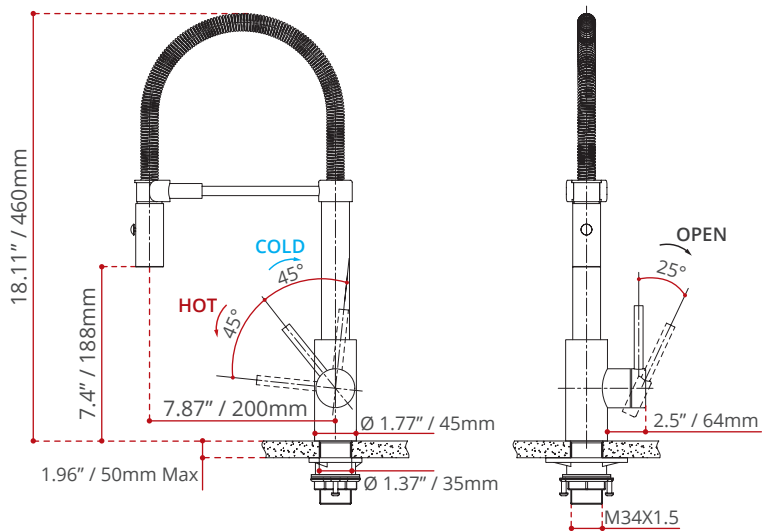

DESCRIPTION:

- Single hole, single lever high-arc kitchen faucet
- Dual pull-out sprayhead with spray & stream
- Solid stainless steel construction
- High quality, drip-free ceramic cartridge
- Corrosion-proof and discolouration resistant
- Complies with CSA & IAPMO standards

FINISH:

2016.594.110
(Polished Stainless Steel)

2016.594.210
(Brushed Stainless Steel)

PRESSURE:

60 PSI

FLOW RATE:

7.5 LPM

SHIPPING INFORMATION:

- Length: 24.8" / 630mm
- Net Weight: 2.4 kg / 5.29 lbs.
- Width: 12.6" / 320mm
- Gross Weight: 3.3 kg / 7.27 lbs.
- Height: 3" / 76mm

DISCLAIMER:
Measurements may vary $\pm \frac{1}{4}$ "
(Diagram Not to scale)