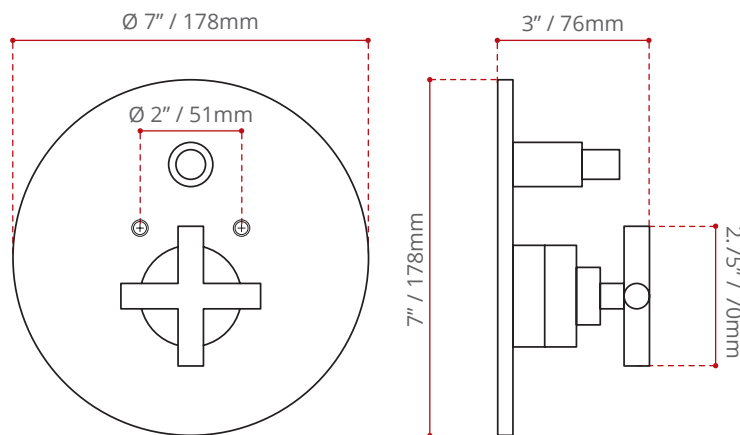

**SHIPPING INFORMATION:**

- **Length:** 8.47" / 215mm
- **Width:** 8.47" / 215mm
- **Height:** 3.15" / 80mm
- **Net Weight:** 1.5 kg / 3.3 lbs.
- **Gross Weight:** 2 kg / 4.4 lbs.

**FINISH:**

T802X.797.100  
(Chrome)

T802X.797.200  
(Brushed Nickel)

**DISCLAIMER:**  
Measurements may vary  $\pm \frac{1}{4}$ "  
(Diagram Not to scale)