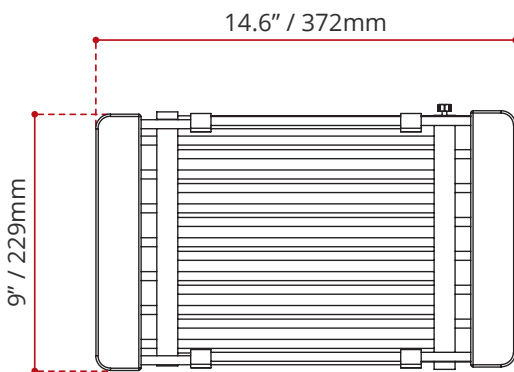

**DESCRIPTION:**

- **Adjustable:**  
Before stretch: 14.7" - After stretch: 22"
- Stainless Steel finish
- Dishwasher safe
- Hands-free design to ensure easy draining

**SHIPPING INFORMATION:**

- Length: 15" / 381mm
- Width: 9.5" / 241mm
- Height: 4" / 102mm
- Net Weight: 0.5 kg / 1.1 lbs.
- Gross Weight: 1 kg / 2.2 lbs

**BEFORE STRETCH**

**AFTER STRETCH**

DISCLAIMER: Measurements may vary ±1/4" (Diagram Not to scale)