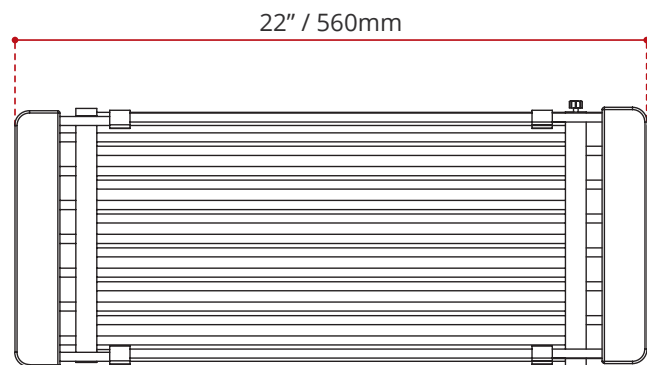

**DESCRIPTION:**

- **Adjustable:**  
Before stretch: 14.7" - After stretch: 22"
- Stainless Steel finish
- Dishwasher safe
- Hands-free design to ensure easy draining

**SHIPPING INFORMATION:**

- Length: 15" / 381mm
- Width: 9.5" / 241mm
- Height: 4" / 102mm
- Net Weight: 0.5 kg / 1.1 lbs.
- Gross Weight: 1 kg / 2.2 lbs

**BEFORE STRETCH**

**AFTER STRETCH**

DISCLAIMER: Measurements may vary ±1/4" (Diagram Not to scale)