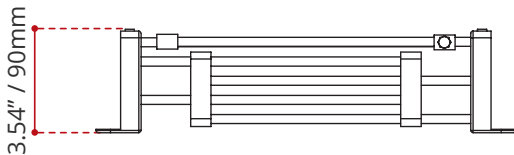

**DESCRIPTION:**

- **Adjustable:**  
Before stretch: 14.7" - After stretch: 22"
- Stainless Steel finish
- Dishwasher safe
- Hands-free design to ensure easy draining

**SHIPPING INFORMATION:**

- Length: 15" / 381mm
- Width: 9.5" / 241mm
- Height: 4" / 102mm
- Net Weight: 0.5 kg / 1.1 lbs.
- Gross Weight: 1 kg / 2.2 lbs

**BEFORE STRETCH**

**AFTER STRETCH**

DISCLAIMER: Measurements may vary ±1/4" (Diagram Not to scale)