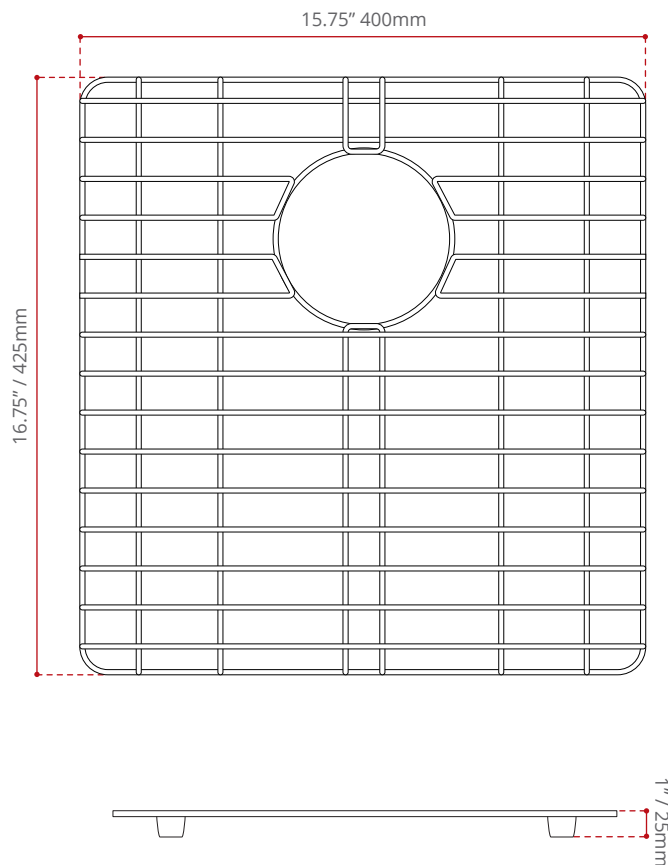

### SHIPPING DIMENSIONS

16.25 x 17.25 x 1.5" / 413 x 438 x 38mm

### NET WEIGHT

1 kg / 2.2 lbs.

### GROSS WEIGHT

1.5 kg / 3.3 lbs.

Measurements may vary  $\pm$  5mm  
- Diagram NOT to scale -