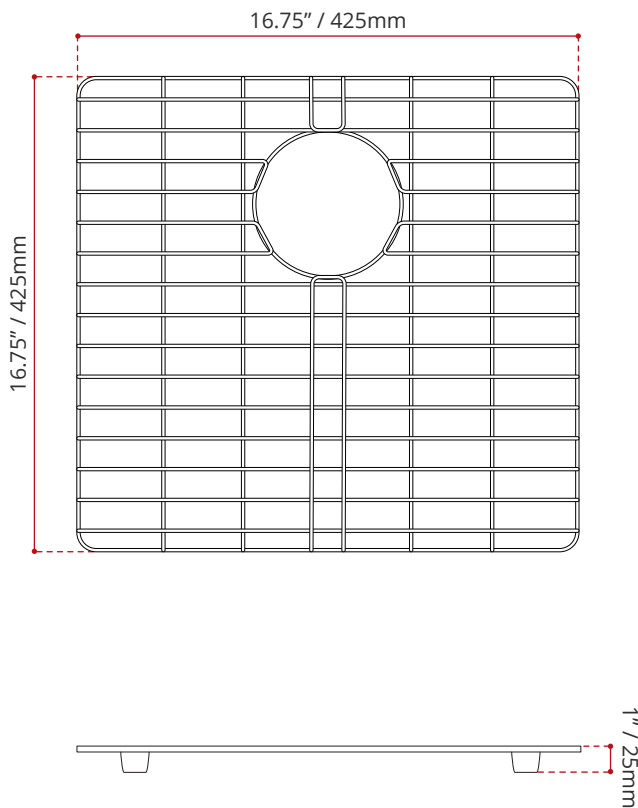

DESCRIPTION:

- Stainless steel.
- Durable grid protects your kitchen sink against scratches from general daily use.
- Premium T-304 Stainless Steel Construction.
- Complies with CSA & IAPMO standards.

KITCHEN SINK OPTION

- SAPRJ3320BL

SHIPPING INFORMATION:

- Length: 17.25" / 438mm
- Width: 17.25" / 438mm
- Height: 1.5" / 38mm
- Net Weight: 1 kg / 2.2 lbs
- Gross Weight: 1.5 kg / 3.3 lbs

DISCLAIMER: Measurements may vary \pm 1/4" (Diagram Not to scale)