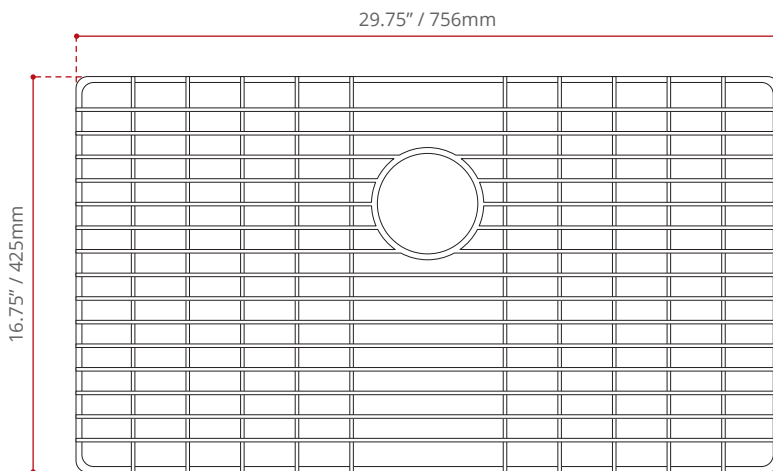

- SAPR3320C
- SRR3219C

SHIPPING DIMENSIONS

30.25 x 17.25 x 1.5" / 768 x 438 x 38mm

NET WEIGHT

1 kg / 2.2 lbs.

GROSS WEIGHT

1.5 kg / 3.3 lbs.

Measurements may vary \pm 5mm
- Diagram NOT to scale -