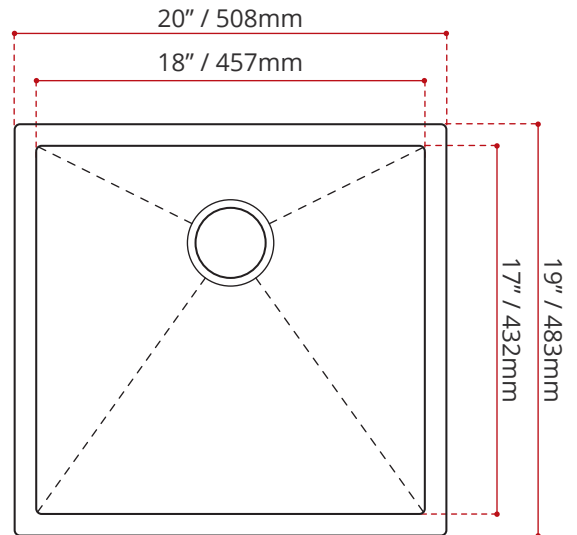

DESCRIPTION:

- Single bowl 10° radius kitchen sink
- Undermount install
- Handcrafted from T-304 brushed stainless steel
- Durable commercial-grade 16 gauge thickness
- Off-set Back Drain location
- Drain groove design
- StoneGuard undercoated over rubber pad
- Sink grid and basket strainer included

MINIMUM CABINET SIZE:

24" / 610mm

SINK GRID OPTION

BG4542

FINISH:

BRUSHED STAINLESS STEEL

SHIPPING INFORMATION:

- Length: 21.7" / 551mm
- Net Weight: 7.8kg / 17 lbs.
- Width: 20.6" / 524mm
- Gross Weight: 11.4kg / 25 lbs.
- Height: 13.1" / 335mm

DISCLAIMER:
Measurements may vary ± 1/4"
(Diagram Not to scale)