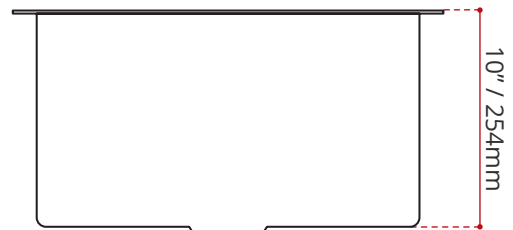

DESCRIPTION:

- Single bowl 10° radius kitchen sink
- Undermount install
- Handcrafted from T-304 brushed stainless steel
- Durable commercial-grade 16 gauge thickness
- Off-set Back Drain location
- Drain groove design
- StoneGuard undercoated over rubber pad
- Sink grid and basket strainer included

MINIMUM CABINET SIZE:

24" / 610mm

SINK GRID OPTION

BG4542

FINISH:

BRUSHED STAINLESS STEEL

SHIPPING INFORMATION:

- Length: 21.7" / 551mm
- Net Weight: 7.8kg / 17 lbs.
- Width: 20.6" / 524mm
- Gross Weight: 11.4kg / 25 lbs.
- Height: 13.1" / 335mm

DISCLAIMER:
Measurements may vary ± 1/4"
(Diagram Not to scale)